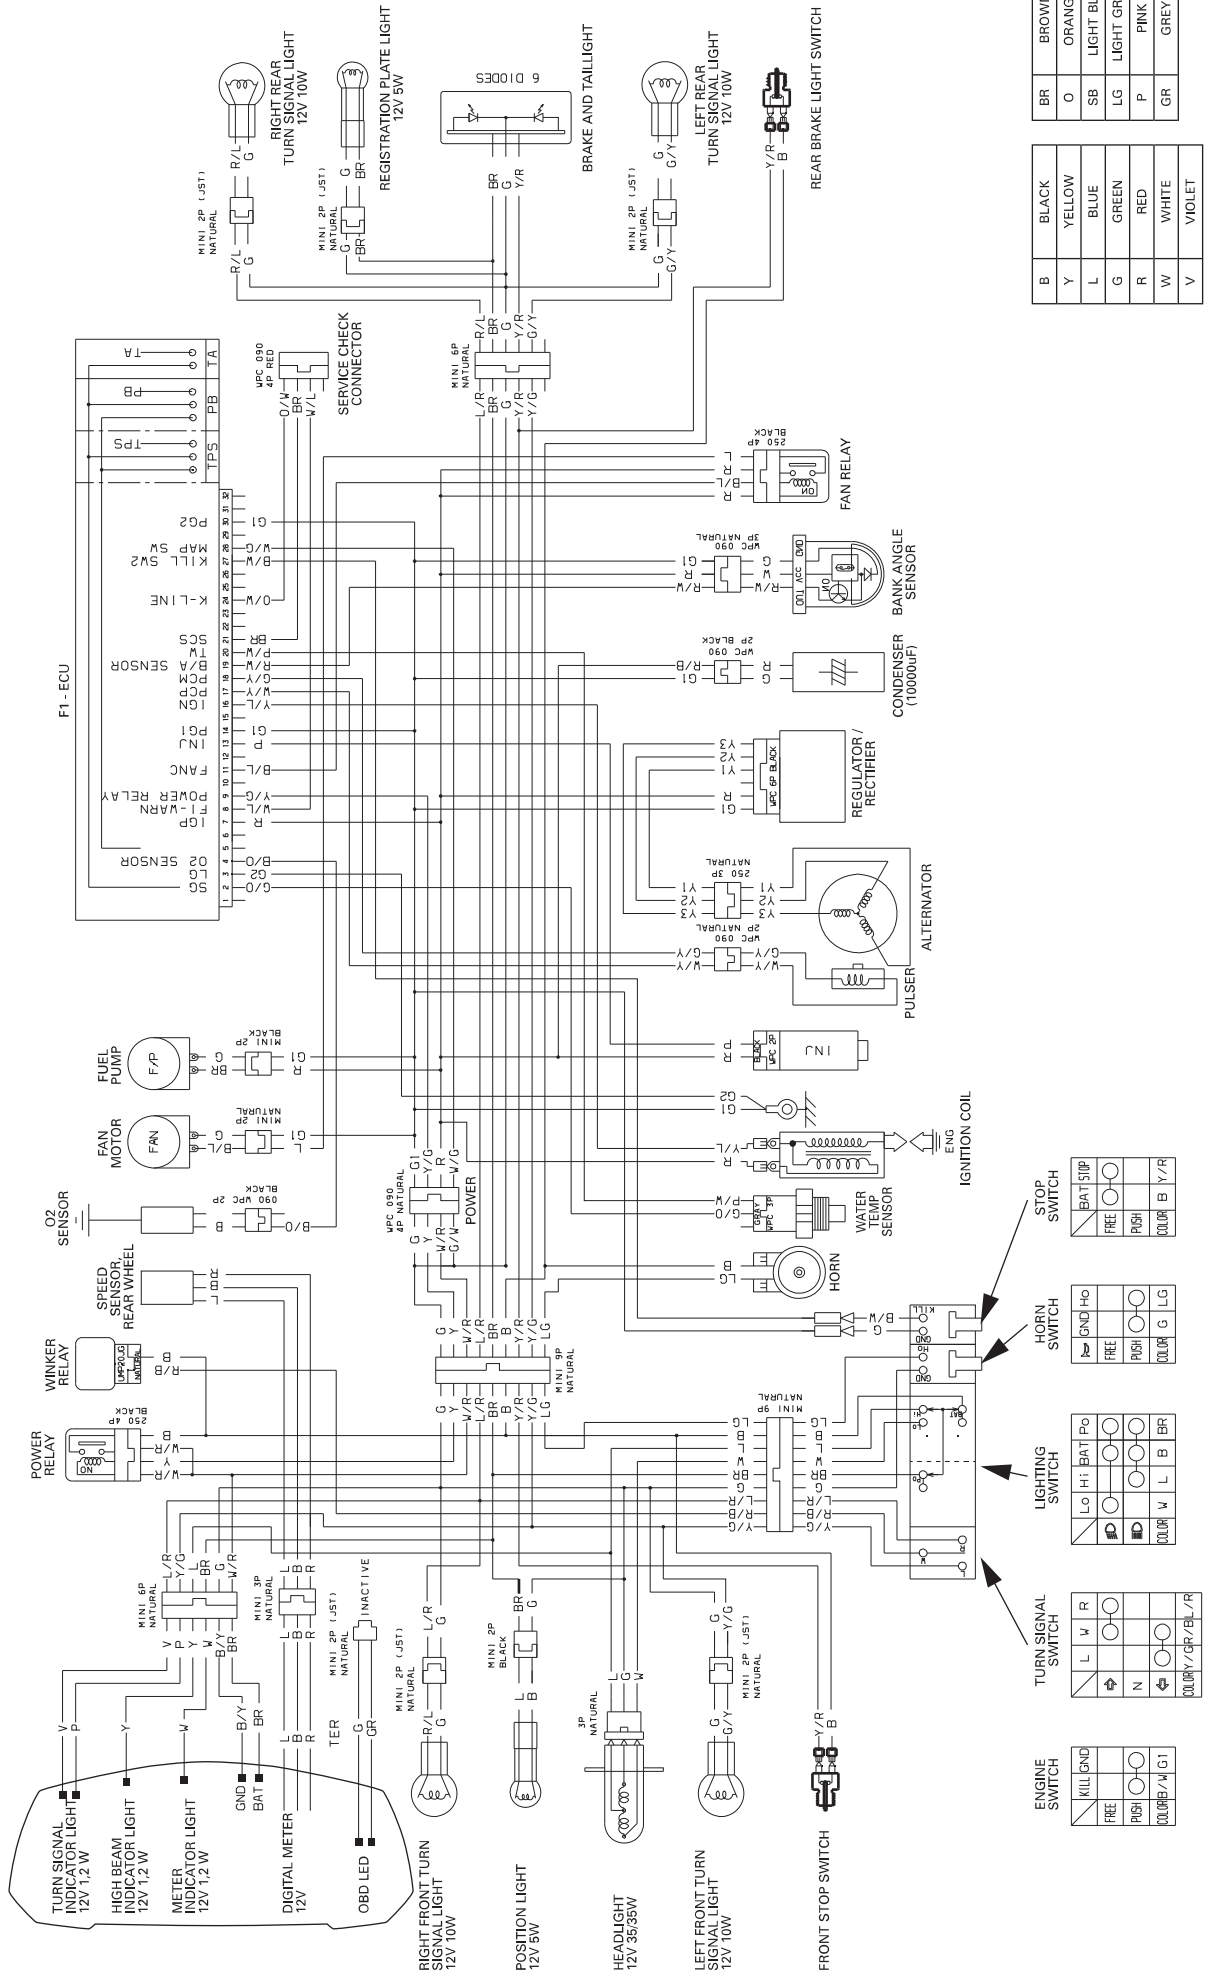

Wiring diagram

BR	BROWN
O	ORANGE
SB	LIGHT BLUE
LG	LIGHT GREEN
P	PINK
GR	GREY

B	BLACK
Y	YELLOW
L	BLUE
G	GREEN
R	RED
W	WHITE
V	VIOLET