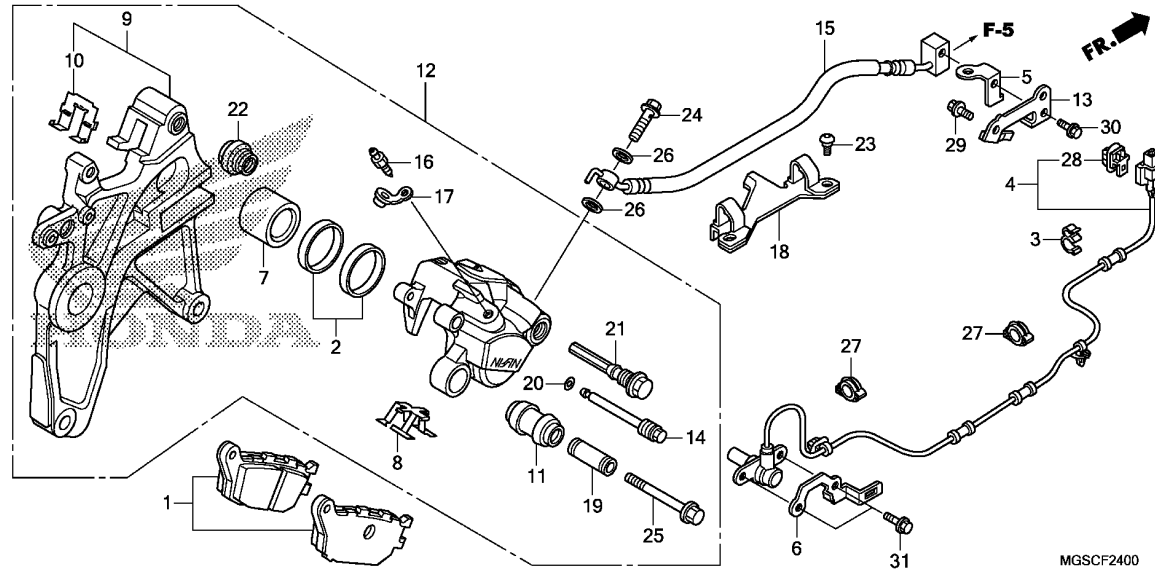

F-24

REAR BRAKE CALIPER

G15

Ref. No.	L.O.N.	(Relative ref. Number) Description	F.R.T.
1	711140	SHOE(PAD) SET, BRAKE :REAR ...	0.1
4	617197	SENSOR, WHEEL SPEED :REAR	1.6
7		(2)	
	7111D5	PISTON, REAR BRAKE CALIPER ...	0.6
		.INCLUDES: Bleed brakes	
9	7111C1	BRACKET, REAR CALIPER	0.5
12	711155	CALIPER, REAR BRAKE	0.7
		.INCLUDES: Bleed brakes	
15	7121L7	HOSE E, REAR BRAKE	1.5
		.INCLUDES: Bleed brakes	

3

Ref. No.	Part No.	Description	Reqd. QTY	Serial No.	Parts catalogue code
			NC700D C		
1	06435-MEJ-016	PAD SET, RR.	1		
2	06451-443-405	SEAL SET, PISTON	1		
3	11152-KS4-003	CLAMP, PIPE	1		
4	38510-MGS-D71	SENSOR, RR. WHEEL SPEED	1		
5	38515-MGS-D70	STAY, SENSOR CORD	1		
6	38555-MGS-D80	STAY, SPEED SENSOR	1		
7	43107-KT7-761	PISTON	1		
8	43108-MBB-006	SPRING, PAD	1		
9	43110-MGS-D71	BRACKET COMP., RR.(NISSIN) ..	1		
10	43112-MV9-016	RETAINER	1		
11	43132-KT7-761	BOOT, SLEEVE	1		
12	43150-MGS-D71	CALIPER SUB ASSY., RR.	1		
13	43160-MGS-D70	STAY, RR. BRAKE HOSE	1		
14	43215-KZ4-J41	PIN, HANGER	1		
15	43314-MGS-D71	HOSE COMP. E, RR. BRAKE	1		
16	43352-568-003	SCREW, BLEEDER(NISSIN)	1		
17	43353-461-771	CAP, BLEEDER	1		
18	43468-MGS-D30	GUIDE, RR. BRAKE HOSE	1		
19	45111-MA3-006	SLEEVE	1		
20	45111-MAJ-G41	RING, STOPPER	1		
21	45131-MN9-006	BOLT, PIN	1		
22	45133-MA3-006	BOOT B	1		
23	90114-MGE-000	SCREW, SPECIAL, 5X11	2		
24	90145-MS9-612	BOLT, OIL, 10X22	1		
25	90180-MN8-006	BOLT, FLANGE, 8X49	1		