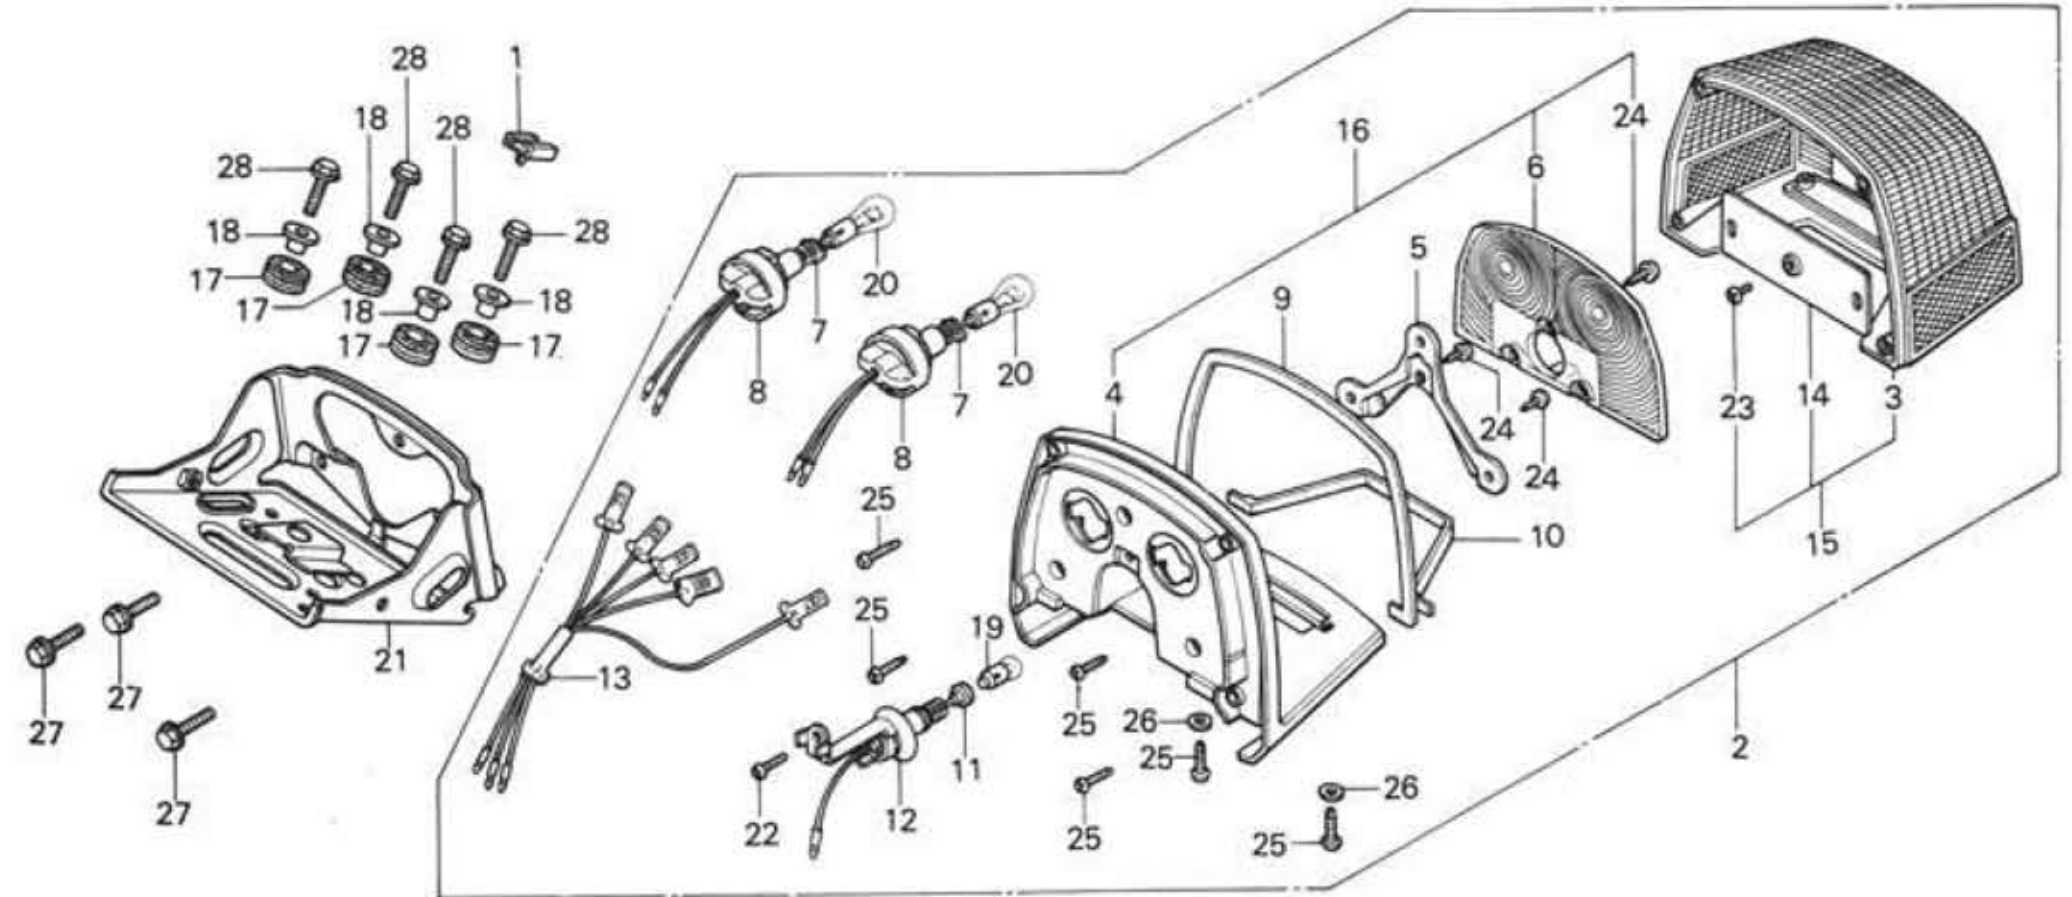

**K 4**

**F-26**

Taillight

Feu arrière

Rücklicht

Luz trasera

B426-48

Service item	F.R.T.	Ref. No.	Part No.	Description	Reqd. No. CB650z	Serial No.	Area code
TAILLIGHT ASSY.	0.2	1	32985-300-000	JROMMET, WIRE CORD	1		
LENS, TAILLIGHT	0.3	2	33700-415-013	TAILLIGHT ASSY. (STANLEY)	1		DK,DM,U
.BASE COMP., TAILLIGHT			33700-415-602	TAILLIGHT ASSY. (STANLEY)	1		E,ED,F
BASE, TAILLIGHT	0.4		33700-415-612	TAILLIGHT ASSY. (STANLEY)	1		13,23
INC. RELATIVE PART							E,ED,F
.BRACKET, TAILLIGHT		3	33702-415-601	LENS, TAILLIGHT	1		DK,DM,U
SOCKET COMP, TAIL & STOP LIGHT	0.1	4	33703-415-013	BASE, TAILLIGHT	1		DK,DM,E,ED,F,U
.SOCKET COMP., LICENSE LIGHT		5	33704-415-003	STAY COMP., TAILLIGHT	1		
.SUB CORD, TAILLIGHT							
.BULB, STOP & TAILLIGHT (ONE OR ALL)		6	33705-415-601	SUB LENS, TAILLIGHT	1		E,ED,F
			33705-415-671	SUB LENS, TAILLIGHT	1		DK,DM,U
		7	33708-371-601	CORD COMP., TAILLIGHT	2		
		8	33710-415-003	SOCKET COMP, TAIL & STOP LIGHT	2		
		9	33711-415-003	PACKING; A, TAILLIGHT LENS	1		
		10	33712-415-003	PACKING; B, TAILLIGHT LENS	1		
		11	33713-415-003	CORD COMP., LICENSE LIGHT	1		
		12	33715-415-003	SOCKET COMP., LICENSE LIGHT	1		

1978.09.01

K4