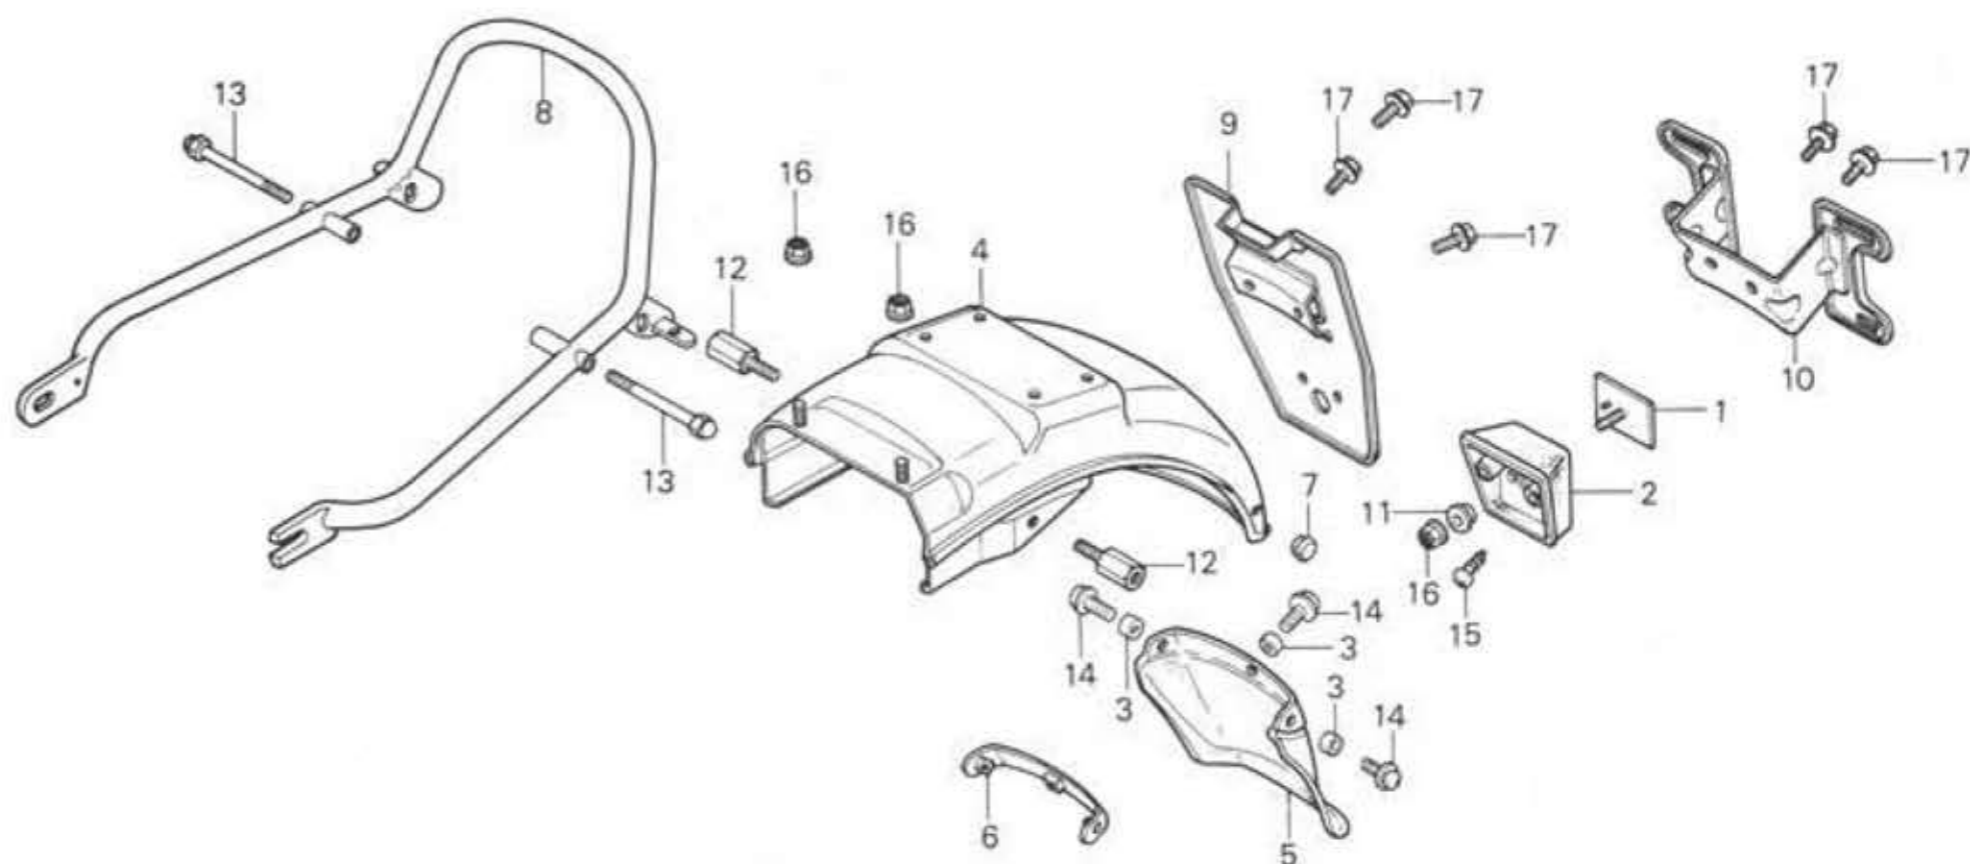

**J 15**

**F-24**

Rear fender

Garde-boue arrière

Hinterer Kotflügel

Parafango trasero

B426-45

Service item	F.R.T.	Ref. No.	Part No.	Description	Reqd. No. CB650z	Serial No.	Area code
		14	93891-06012-08	SCREW-WASHER, 6X12	3		ED
		15	93903-35280	SCREW, TAPPING, 5X12	2		13,23,E,ED,F
		16	94050-06000	NUT, FLANGE, 6MM	3		13,23,E,ED,F
					2		DK,DM,U
		17	95700-06010-00	BOLT, FLANGE, 6X10	3		13,23,E,ED,F
					2		DK,DM,U