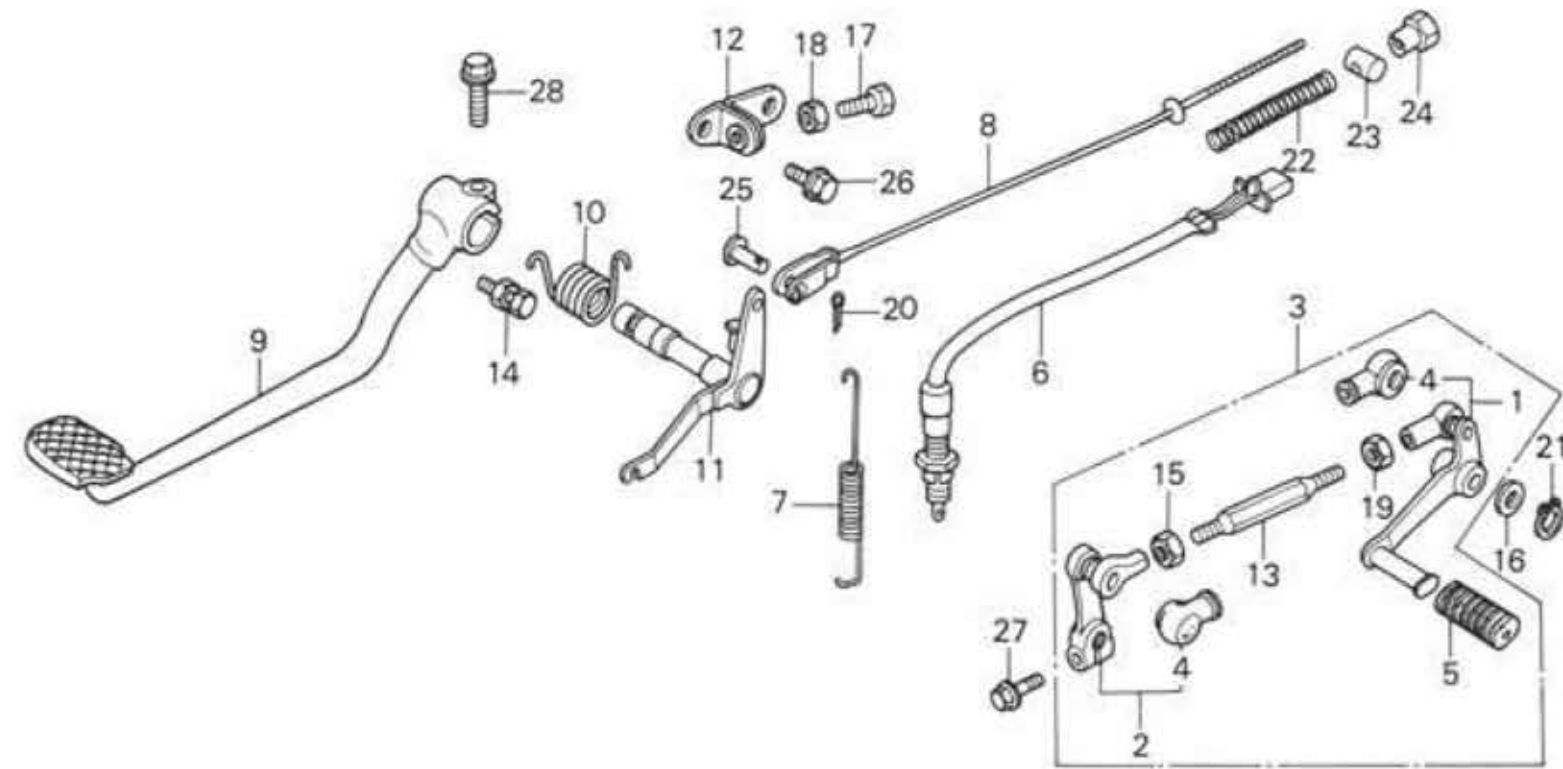

I 16

F-19

Brake pedal • Change pedal
(1G,2G,E,ED,F,U)

Pédale de frein •
Pédale de changement
(1G,2G,E,ED,F,U)

Bremspedal • Schaltpedal
(1G,2G,E,ED,F,U)

Pedal de freno • Pedal de cambio
(1G,2G,E,ED,F,U)

←FWD

B426-40

Service item	F.R.T.	Ref. No.	Part No.	Description	Reqd. No. CB650z	Serial No.	Area code
PEDAL ASSY., GEAR CHANGE INC. RELATIVE PART	0.1	1	24700-426-610	PEDAL COMP., GEAR CHANGE	1		1G,2G,E,ED,F,U
PEDAL COMP., RR. BRAKE SWITCH ASSY., RR. STOP	0.2	2	24710-425-610	ARM COMP., GEAR CHANGE	1		1G,2G,E,ED,F,U
ROD, RR. BRAKE SPINDLE COMP., RR. BRAKE INC. RELATIVE PART	0.3	3	24720-426-610	PEDAL ASSY., GEAR CHANGE	1		1G,2G,E,ED,F,U
		4	24724-422-000	COVER, DUST	2		1G,2G,E,ED,F,U
		5	24781-419-000	RUBBER, GEAR CHANGE	1		1G,2G,E,ED,F,U
		6	35350-425-003	SWITCH ASSY., RR. STOP	1		1G,2G,E,ED,F,U
		7	35357-426-610	SPRING, STOP SWITCH	1		1G,2G,E,ED,F,U
		8	43451-426-610	ROD, RR. BRAKE	1		1G,2G,E,ED,F,U
		9	46500-426-610	PEDAL COMP., RR. BRAKE	1		1G,2G,E,ED,F,U
		10	46514-426-610	SPRING, BRAKE PEDAL	1		1G,2G,E,ED,F,U
		11	46515-426-610	SPINDLE COMP., RR. BRAKE	1		1G,2G,E,ED,F,U
		12	50602-426-610	STOPPER, BRAKE ARM	1		1G,2G,E,ED,F,U