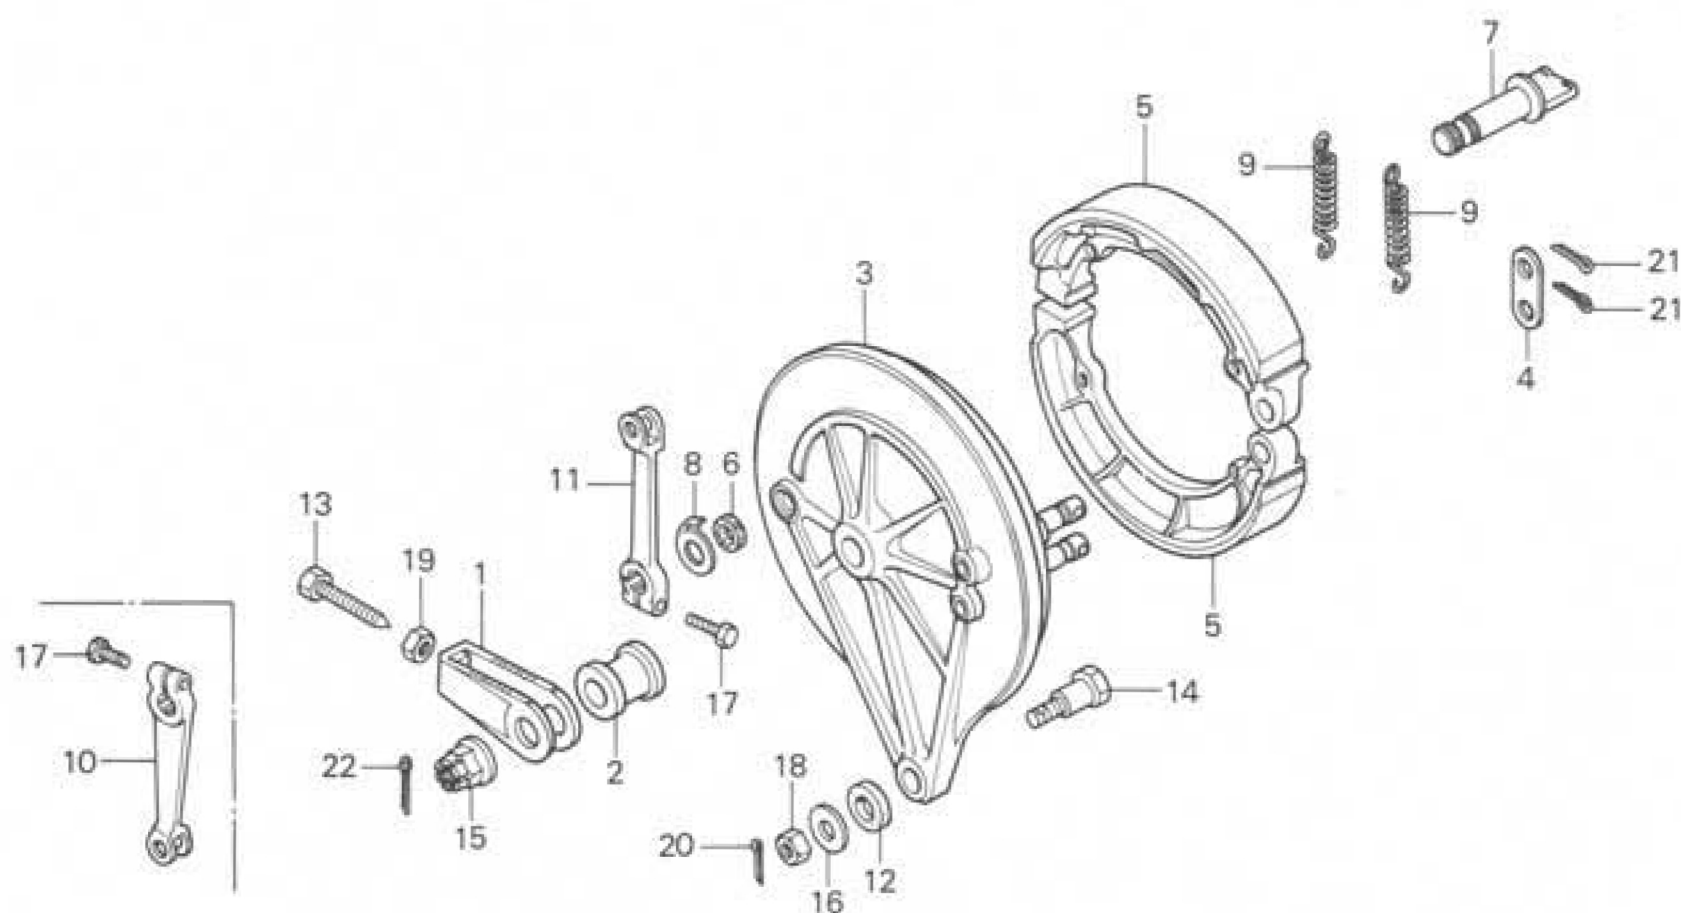

H 13

F-11

Rear brake panel

Plateau de frein arrière

Hinterradbremssankerplatte

Panel de freno trasero

FWD

B426-32

Service item	F.R.T.	Ref. No.	Part No.	Description	Reqd. No. CB650z	Serial No.	Area code
PANEL COMP., RR. BRAKE	0.6	1	40543-425-000	ADJUSTER, DRIVE CHAIN	1		
INC. RELATIVE PART		2	42313-426-000	COLLAR, RR. BRAKE PANEL SIDE	1		
SHOE COMP., RR. BRAKE (ONE OR ALL)		3	43100-425-000	PANEL COMP., RR. BRAKE	1		
ARM, RR. BRAKE	0.1	4	43102-319-000	WASHER, ANCHOR PIN	1		
INC. RELATIVE PART		5	43120-393-003	SHOE COMP., RR. BRAKE (NIHON BRAKE)	1		
			43120-393-006	SHOE COMP., RR. BRAKE (ASAHI)	1		
		6	43134-300-000	DUST SEAL, BRAKE CAM	1		
		7	43141-415-000	CAM, RR. BRAKE	1		
		8	43145-388-000	INDICATOR, RR. BRAKE	1		DK,DM
			43145-425-000	INDICATOR, RR. BRAKE	1		1G,2G,E,ED,F,U
		9	43151-346-000	SPRING, RR. BRAKE SHOE	2		
		10	43410-404-000	ARM, RR. BRAKE	1		DK,DM
		11	43410-426-610	ARM, RR. BRAKE	1		1G,2G,E,ED,F,U
		12	43434-286-000	RUBBER, STOPPER ARM CUSHION	1		
		13	90119-300-000	BOLT, CHAIN ADJUSTING	1		