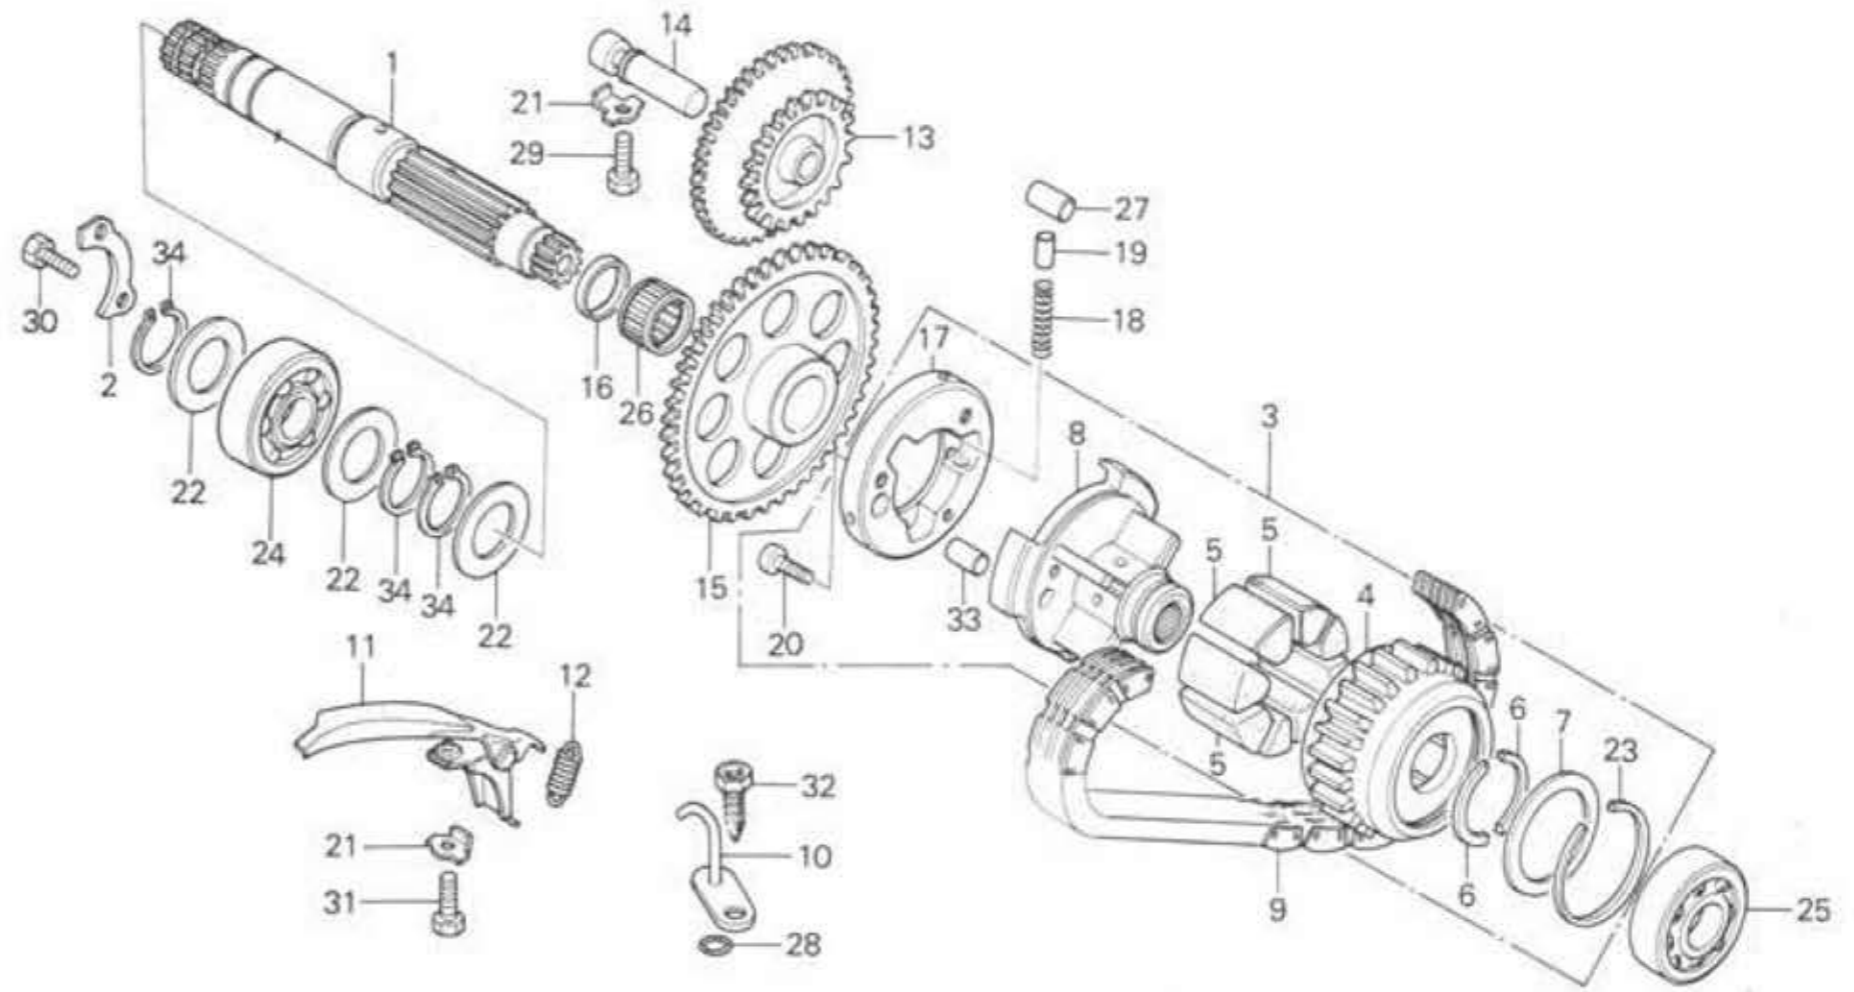

D 13

E-15

Primary shaft

Arbre primaire

Primärewelle

Eje primario

B426-15

Service item	F.R.T.	Ref. No.	Part No.	Description	Reqd. No. CB650z	Serial No.	Area code
		24	91001-116-008	BEARING, RADIAL BALL, 6322 (TOYO)	1		
		25	91005-634-004	BEARING, BALL, 62/22 (KOYO)	1		
			91005-634-008	BEARING, BALL, 62/22 (TOYO)	1		
		26	91007-426-004	BEARING, NEEDLE, 25X29X17 (KOYO)	1		
			91007-426-008	BEARING, NEEDLE, 25X29X17 (TOYO)	1		
		27	91103-259-000	ROLLER, 10.2X11.5	3		
		28	91312-107-000	O-RING, 7X1.7	1		
		29	92000-06016	BOLT, HEX., 6X16	1		
		30	92200-06016	BOLT, HEX., 6X16	1		
		31	92200-06020	BOLT, HEX., 6X20	1		
		32	93904-26220	SCREW, TAPPING, 6X16	1		
		33	94303-08140	PIN C, DOWEL, 8X14	1		
		34	94510-22000	CIR CLIP, EXTERNAL, 22	3		