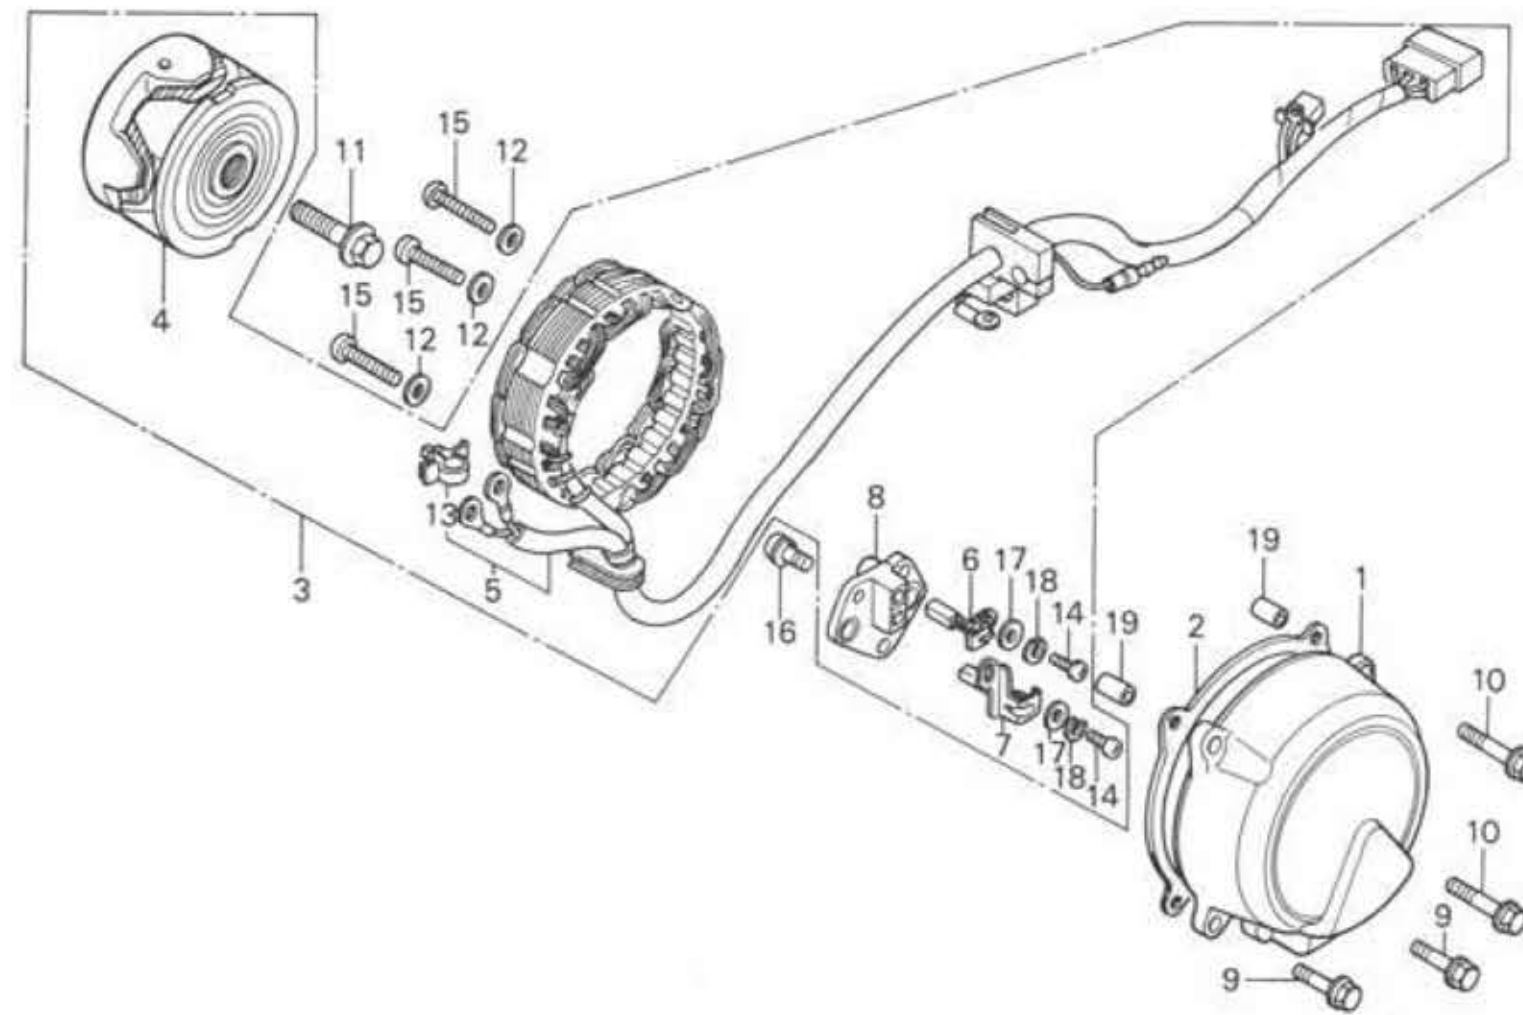

C 15

E-9

Generator

Générateur

Lichtmaschine

Generador

B426-9

Service item	F.R.T.	Ref. No.	Part No.	Description	Reqd. No. CB650z	Serial No.	Area code
COVER, DYNAMO	0.3	1	11631-426-000	COVER, DYNAMO	1		
• ROTOR COMP.		2	11691-426-000	PACKING, DYNAMO COVER	1		
• BRUSH COMP. (ONE OR ALL)		3	31100-426-015	GENERATOR ASSY., A.C.	1		
PACKING, DYNAMO COVER	0.1	4	31110-425-005	ROTOR COMP.	1		
GENERATOR ASSY., A.C.	0.5	5	31120-426-005	STATOR COMP.	1		
STATOR COMP.	0.4	6	31124-422-005	BRUSH COMP. A	1		
		7	31125-422-005	BRUSH COMP. B	1		
		8	31126-422-005	BASE, BRUSH	1		
		9	90005-415-000	BOLT, FLANGE, 6X25	2		
		10	90006-425-000	BOLT, FLANGE, 6X32	2		
		11	90014-333-000	BOLT, UBS, 10X32	1		
		12	90563-304-000	WASHER, NUMBER PLATE MOUNT	3		
		13	90659-170-000	CLIP, CABLE	1		
		14	93500-04012-0H	SCREW, PAN, 4X12	2		
		15	93500-06030	SCREW, PAN, 6X30	3		
		16	93892-06014-00	SCREW-WASHER, 6X14	2		