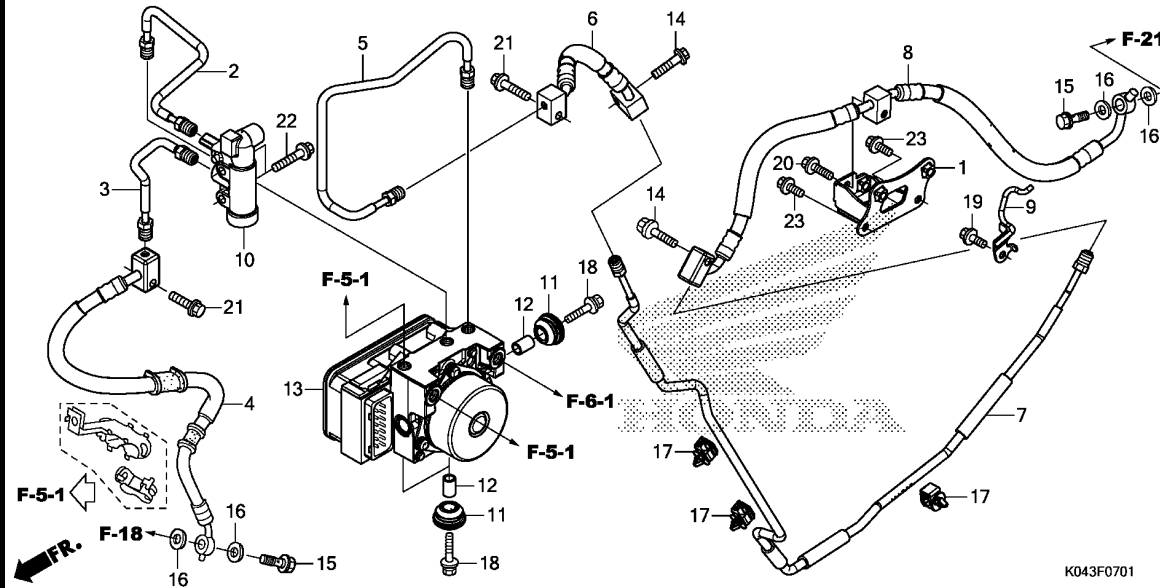

F-7-1

REAR BRAKE PIPE(NSS300A)

F12

Ref. No.	L.O.N.	(Relative ref. Number) Description	F.R.T.
2	7121D9	PIPE C, REAR BRAKE ..... .INCLUDES: Bleed brakes	1.4
3	7121L8	PIPE D, REAR BRAKE ..... .INCLUDES: Bleed brakes	1.4
4	7121L7	HOSE E, REAR BRAKE ..... .INCLUDES: Bleed brakes	1.5
5	7121L6	PIPE F, REAR BRAKE ..... .INCLUDES: Bleed brakes	1.4
6	7121R0	HOSE G, REAR BRAKE ..... .INCLUDES: Bleed brakes	2.1
7	7121R1	PIPE H, REAR BRAKE ..... .INCLUDES: Bleed brakes	2.1
8	7121V4	HOSE J, REAR BRAKE ..... .INCLUDES: Bleed brakes	0.7
10	712165	VALVE, DELAY ..... .INCLUDES: Bleed brakes	1.5
13	7111H1	MODULATOR, ABS ..... .INCLUDES: Bleed brakes	1.9

Ref. No.	Part No.	Description	Reqd. QTY		Serial No.	Parts catalogue code
			NSS 300 D	NSS 300A D		
1	18654-K04-930	STAY COMP., RR. BRAKE HOSE ..	-	1		
2	43313-K04-970	PIPE COMP. C, RR. BRAKE .....	-	1		
3	43314-K04-930	PIPE COMP. D, RR. BRAKE .....	-	1		
4	43315-K04-931	HOSE E, RR. BRAKE .....	-	1		
5	43316-K04-970	PIPE COMP. F, RR. BRAKE .....	-	1		
6	43317-K04-971	HOSE COMP. G, RR. BRAKE .....	-	1		
7	43318-K04-930	PIPE COMP. H, RR. BRAKE .....	-	1		
8	43319-K04-931	HOSE COMP. J, RR. BRAKE .....	-	1		
9	43470-K04-930	GUIDE COMP., RR. BRAKE HOSE ..	-	1		
10	46300-MGS-D81	VALVE ASSY., DELAY .....	-	1		
11	57101-MER-D21	RUBBER, MOUNTING .....	-	3		
12	57103-SDA-003	COLLAR .....	-	3		
13	57110-K04-971	MODULATOR ASSY., ABS .....	-	1		
14	90050-KFL-850	BOLT, SPECIAL FLANGE, 6X25 ..	-	2		
15	90145-MS9-612	BOLT, OIL, 10X22 .....	-	2		
16	90545-300-000	WASHER, OIL BOLT .....	-	4		
17	90661-MGS-D71	CLAMP, BRAKE PIPE(7.0) .....	-	3		
18	93404-06025-00	BOLT-WASHER, 6X25 .....	-	3		
19	95701-06016-07	BOLT, FLANGE, 6X16 .....	-	1		
20	95701-06018-07	BOLT, FLANGE, 6X18 .....	-	1		
21	95701-06025-08	BOLT, FLANGE, 6X25 .....	-	2		
22	95701-06032-08	BOLT, FLANGE, 6X32 .....	-	2		
23	95801-06014-08	BOLT, FLANGE, 6X14 .....	-	2		