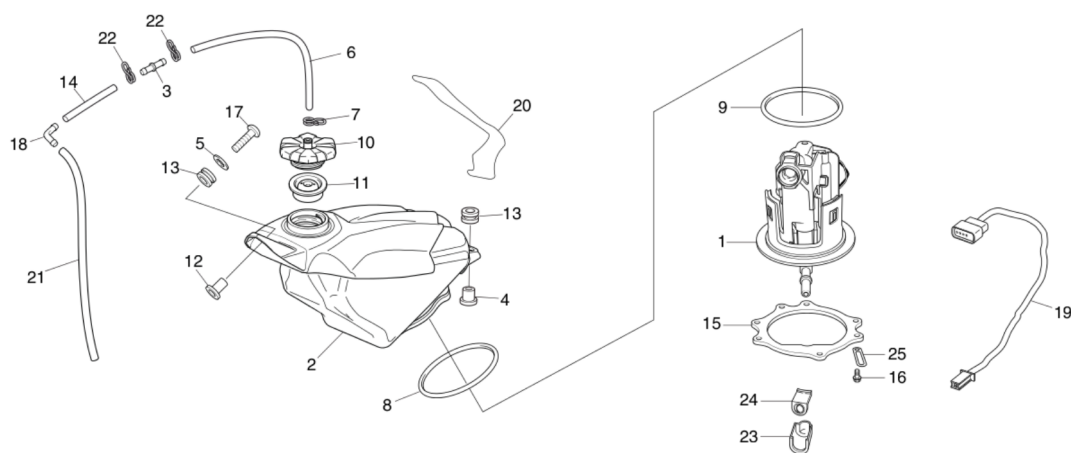

Block No.
F-13 (4ED)
Fuel tank
Fuel pump

| Ref.No. | Part No. | Description | Qty. '21 | Ref.No. | Part No. | Description | Qty. '21 |
|---------|----------------|-------------------------------------|-------------|---------|---------------|------------------------------|-------------|
| 1 | 16700-NX7-003 | UNIT ASSY., FUEL PUMP | 1 | 17 | 90115-NN4-000 | BOLT, SPL, 6X27 | 1 |
| 2 | 17500-NN4-R70 | SET, FUEL TANK (WITH STICKERS)..... | 1 | 18 | 19114-NN4-600 | JOINT 2 WAY | 1 |
| 3 | 17625-NF4-003 | VALVE | 1 | 19 | 32103-NN4-L10 | SUB HARNESS FUEL PUMP | 1 |
| 4 | 17509-NN4-000 | COLLAR, TANK SET | 1 | 20 | 17507-NN4-P10 | PROTECTOR FILM | 1 |
| 5 | 90501-NN4-G00 | WASHER 6 mm..... | 1 | 21 | 17521-NN4-G00 | TUBE, FUEL CAP BREATHER..... | 1 |
| 6 | 17523-NN4-G00 | TUBE, FUEL CAP BREATHER | 1 | 22 | 95002-02100 | CLIP B10..... | 2 |
| 7 | 95002-02129 | CLIP B12..... | 1 | 23 | 17575-MEN-A30 | COVER, FUEL CONNECTOR | 1 |
| 8 | 16712-MEN -A30 | O-RING 2,4X88,4..... | 1 | 24 | 17576-MEN-A30 | RUBBER, FUEL CONNECTOR..... | 1 |
| 9 | 16711-MEN-A30 | O-RING 3,7X73,9..... | 1 | 25 | 90106-KJ6-740 | CLIP TUBE..... | 1 |
| 10 | 17621-NN4-P10 | BODY, FUEL CAP | 1 | | | | |
| 11 | 17624-NN4-P10 | PACKING, FUEL CAP..... | 1 | | | | |
| 12 | 61104-357-000 | COLLAR, FR FENDER | 1 | | | | |
| 13 | 64615-KR1-860 | RUBBER, LWR COWL MOUNT..... | 2 | | | | |
| 14 | 95005-55035-20 | TUBE 5,3 x 35..... | 1 | | | | |
| 15 | 17519-NN4-L10 | PLATE, FUEL PUMP..... | 1 | | | | |
| 16 | 90106-KRN-000 | BOLT, FLANGE 5X12 | 7 | | | | |