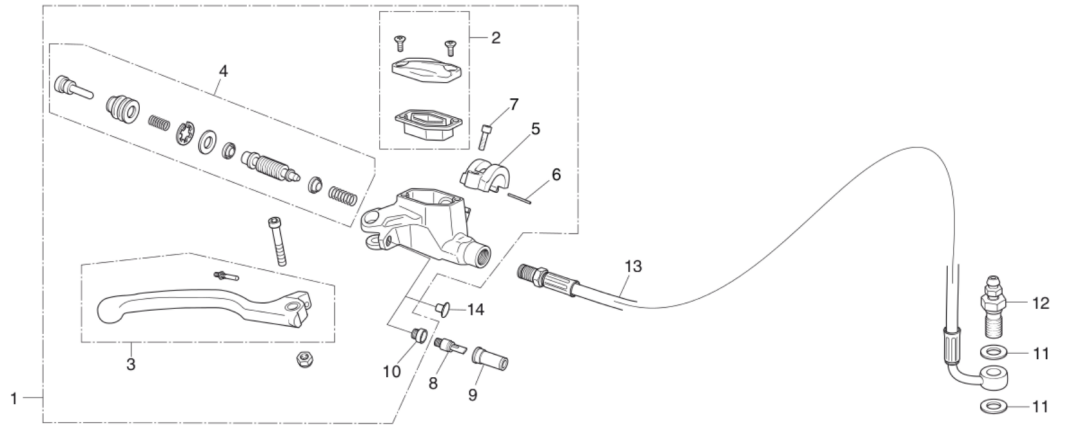

Block No.
F-02
Front brake master cylinder

Ref.No.	Part No.	Description	Qty. '21	Ref.No.	Part No.	Description	Qty. '21
1	45500-NN4-N60	M/C ASSY., FR (2ED/4ED)	1				
2	45540-NN4-L60	TANK CAP	1				
3	53170-NN4-K20	LEVER ASSY., TITAN R.	1				
4	45530-NN4-N10	PISTON SET	1				
5	22882-NN4-N60	BRAKE LEVER HOLDER	1				
6	90089-NN4-L60	PIN HOLDER	1				
7	90088-NN4-J10	BOLT, SOCKET 5X16	1				
8	35350-NN4-600	SWITCH ASSY. FRONT CALIPER (2ED)	1				
9	35351-NN4-600	RUBBER COVER (2ED)	1				
10	35343-NN4-N10	COLLAR, REAR BRAKE	1				
11	90548-NN4-J10	WASHER, OIL BOLT	2				
12	90005-NN4-J10	BLEEDER BOLT M8X100	1				
13	45125-NN4-J11	HOSE, FR BRAKE	1				
14	35344-NN4-N30	CAP HOLE, SWITCH (4ED)	1				