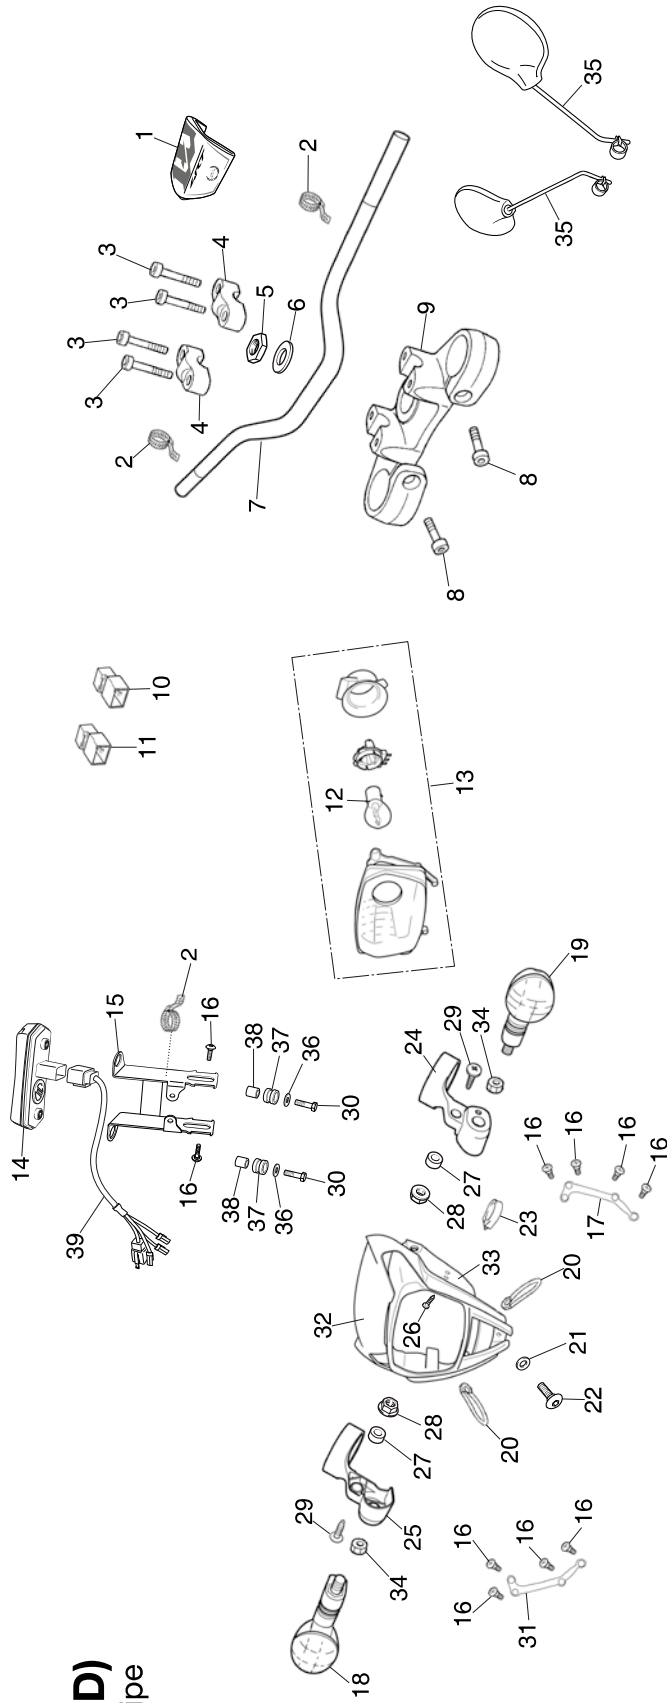

Block No.

F-04 (2ED)

Steering handle pipe
Top bridge
Head light

Ref.No.	Part No.	Description	Qty. '20	Ref.No.	Part No.	Description	Qty. '20
1	53121-NN4-P60	PAD PROTECTOR	1	17	61314-NN4-C10	STAY LH HEAD LIGHT	1
2	90602-NN4-600	TIE-BAND BLACK 150mm	3	18	33400-NN4-J10	WINKER ASSY RH FR	1
3	90124-KZ4-J40	BOLT, HEX. M8X35	4	19	33450-NN4-J10	WINKER ASSY LH FR	1
4	53131-NN4-J10	HOLDER, (HANDLE PIPE) UPPER	2	20	94591-27000	CLIP 2x70 MM	2
5	90304-MEE-D00	NUT, TOP BRIDGE	1	21	90526-NN4-C10	WASHER	1
6	53215-MEE-D00	WASHER, TOP BOLT	1	22	90121-NN4-C10	BOLT 6X10	1
7	53100-NN4-K20	PIPE, STRIG HANDLE "RENTHAL"	1	23	45468-NN2-000ZA	BRAKE HOSE GUIDE (BLACK)	1
8	96600-080-2810	SOCKET BOLT 8X28	2	24	61391-NN4-C10	STAY LH H/L CASE	1
9	53230-NN4-P60	TOP BRIDGE FORK	1	25	61390-NN4-C10	STAY RH H/L CASE	1
10	38500-GC7-612	RELAY ASSY. START	1	26	93913-14180	SCREW 4X10	1
11	38300-NN4-G10	RELAY, ASSY. WINKER	1	27	90506-NN4-C10	COLLAR	2
12	34901-NN2-900	BULB, HEAD LIGHT	1	28	90206-NN4-C10	NUT HEX 6 MM	2
13	33100-NN4-C10	LIGHT ASSY. HEAD	1	29	90120-NN4-C10	BOLT 6X20	2
14	37200-NN4-P10	SPEEDOMETER	1	30	92301-04012-0A	SCREW 4X10	2
15	61319-NN4-P10	SPEEDOMETER STAY	1	31	61313-NN4-C10	STAY RH HEAD LIGHT	1
16	90129-NN4-C10	BOLT BZ 4,2X16 (DIN 7981)	10	32	61320-NN4-C10	VISOR H/L RED	1