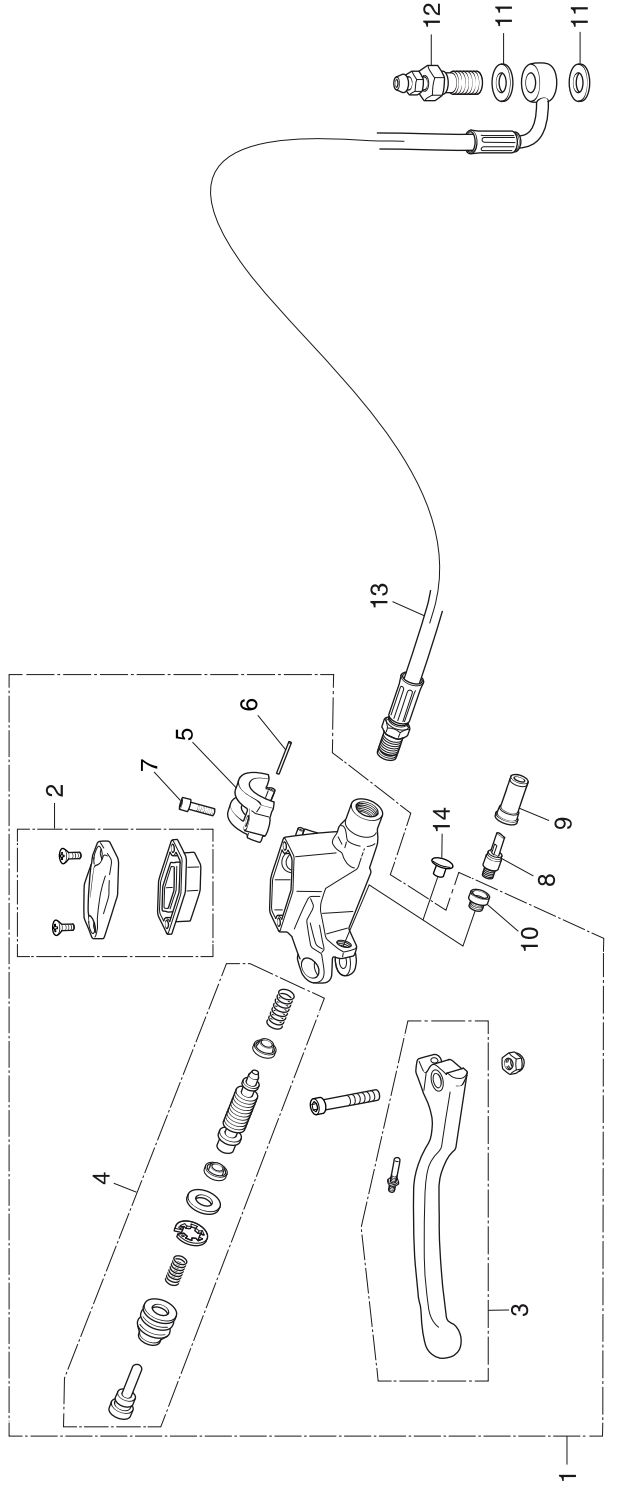

Block No.
F-02
Front brake master cylinder

Ref.No.	Part No.	Description	Qty. '20	Ref.No.	Part No.	Description	Qty. '20
1	45500-NN4-N60	M/C ASSY., FR (2ED/4ED)	1				
2	45540-NN4-L60	TANK CAP	1				
3	53170-NN4-K20	LEVER ASSY., TITAN R.	1				
4	45530-NN4-N10	PISTON SET	1				
5	22882-NN4-N60	BRAKE LEVER HOLDER	1				
6	90089-NN4-L60	PIN HOLDER	1				
7	90088-NN4-J10	BOLT, SOCKET 5X16	1				
8	35350-NN4-600	SWITCH ASSY. FRONT CALIPER (2ED)	1				
9	35351-NN4-600	RUBBER COVER (2ED)	1				
10	35343-NN4-N10	COLLAR, REAR BRAKE	1				
11	90548-NN4-J10	WASHER, OIL BOLT	2				
12	90005-NN4-J10	BLEEDER BOLT M8X100	1				
13	45125-NN4-J11	HOSE, FR BRAKE	1				
14	35344-NN4-N30	CAP HOLE, SWITCH (4ED)	1				