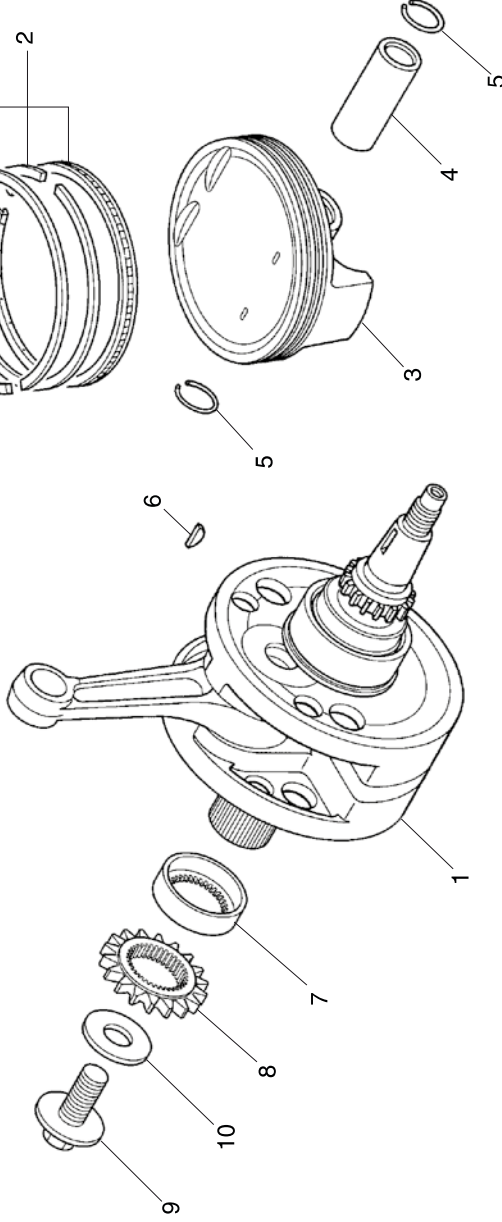

Block No.
E-12
Crankshaft
Piston

Ref.No.	Part No.	Description	Qty. '20	Ref.No.	Part No.	Description	Qty. '20
1	13000-NN4-P60	CRANK SHAFT COMP.....	1				
2	13011-NN4-P60	RING SET, PISTON	1				
3	13101-NN4-P60	PISTON	1				
4	13111-NN4-L60	PIN, PISTON	1				
5	13115-NN4-L60	CLIP, PISTON PIN 16mm.....	2				
6	13331-357-000	KEY SPECIAL WOODRUFF, 25X18	1				
7	13617-NN4-000	COLLAR, DRIVE GEAR.....	1				
8	23121-NN4-000	GEAR, PRIMARY DRIVE.....	1				
9	90013-NN4-000	BOLT, SPECIAL 12X27	1				
10	90402-KY4-900	WASHER, PLAIN, 12mm	1				