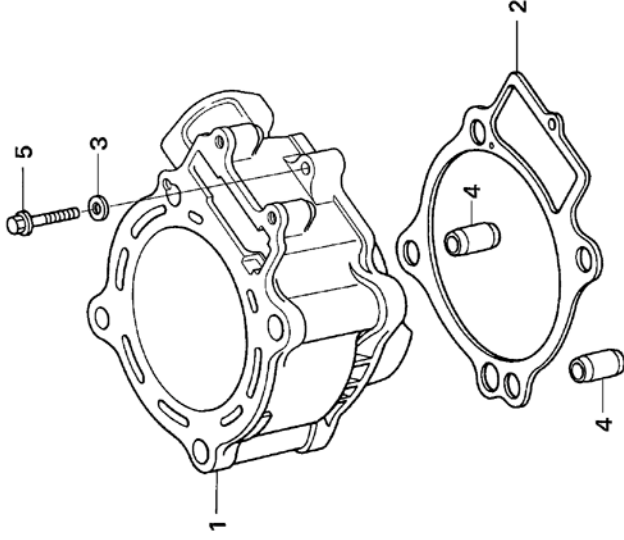

Block No.  
**E-04**  
Cylinder

Ref.No.	Part No.	Description	Qty. '20	Ref.No.	Part No.	Description	Qty. '20
1	12100-NN4-P60	CYLINDER .....	1				
2	12191-NN4-P60	GASKET, CYLINDER.....	1				
3	90463-ML7-000	WASHER, SEALING, 6.5mm .....	1				
4	94301-12200	PIN, DOWEL, 12X20.....	2				
5	96001-06028-00	BOLT, FLANGE, 6X28 .....	1				