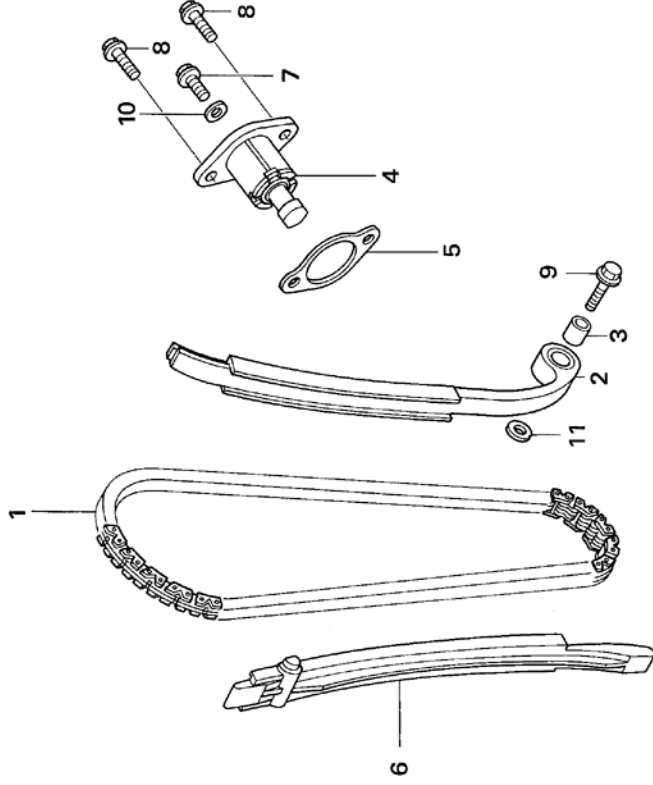

Block No.  
**E-03**  
Camchain  
Tensioner

Ref.No.	Part No.	Description	Qty. '20	Ref.No.	Part No.	Description	Qty. '20
1	14401-NN4-003	CHAIN, CAM	1				
2	14510-NN4-000	TENSIONER COMP, CAM CHAIN	1				
3	14515-KF0-000	TENSIONER COLLAR	1				
4	14520-KRN-671	LIFTER ASSY., TENSIONER	1				
5	14560-MEN-671	GASKET, TENSIONER LIFTER	1				
6	14620-NN4-000	GUIDE, CAM CHAIN	1				
7	90004-GHB-600	BOLT, FLANGE, NSHF, 6X10	1				
8	90004-GHB-630	BOLT, FLANGE, NSHF, 6X16	2				
9	90088-MEB-670	BOLT, FLANGE 6X25	1				
10	90442-397-000	WASHER, SEALING 6mm	1				
11	90482-567-000	WASHER, SPECIAL 6mm	1				