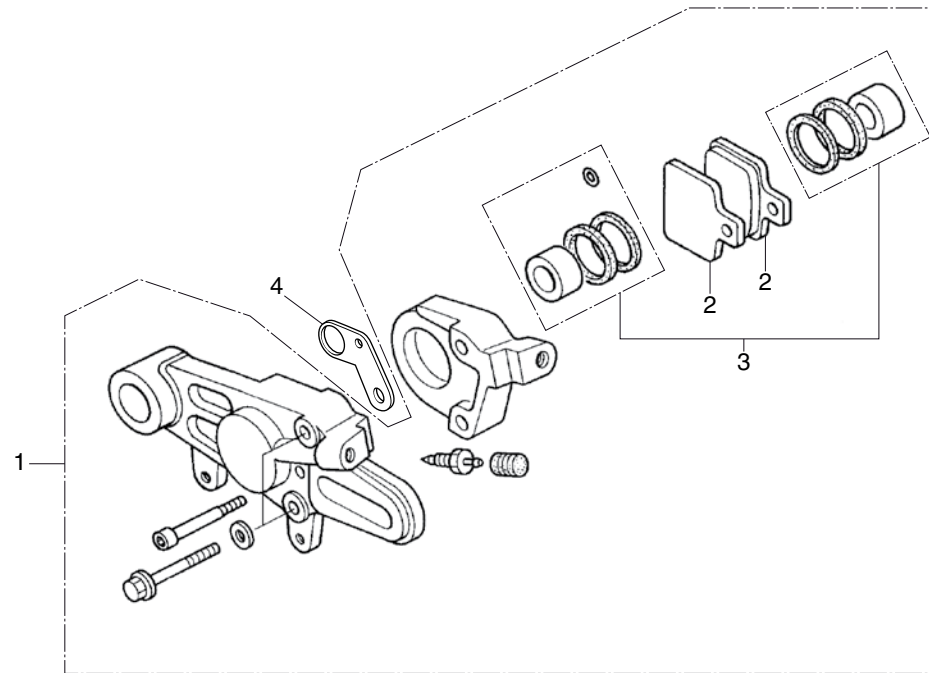

Block No.  
**F-10**  
 Rear brake caliper

Ref.No.	Part No.	Description	Qty. '17	Ref.No.	Part No.	Description	Qty. '17
1	43100-NN4-L60	CALIPER ASSY., RR (BLACK).....	1				
2	43105-NN3-830	PAD COMP., RR.....	2				
3	43120-NN3-305	PISTON SET, RR CALIPER.....	1				
4	37715-NN4-J10	PLATE, SPEED SENSOR.....	1				