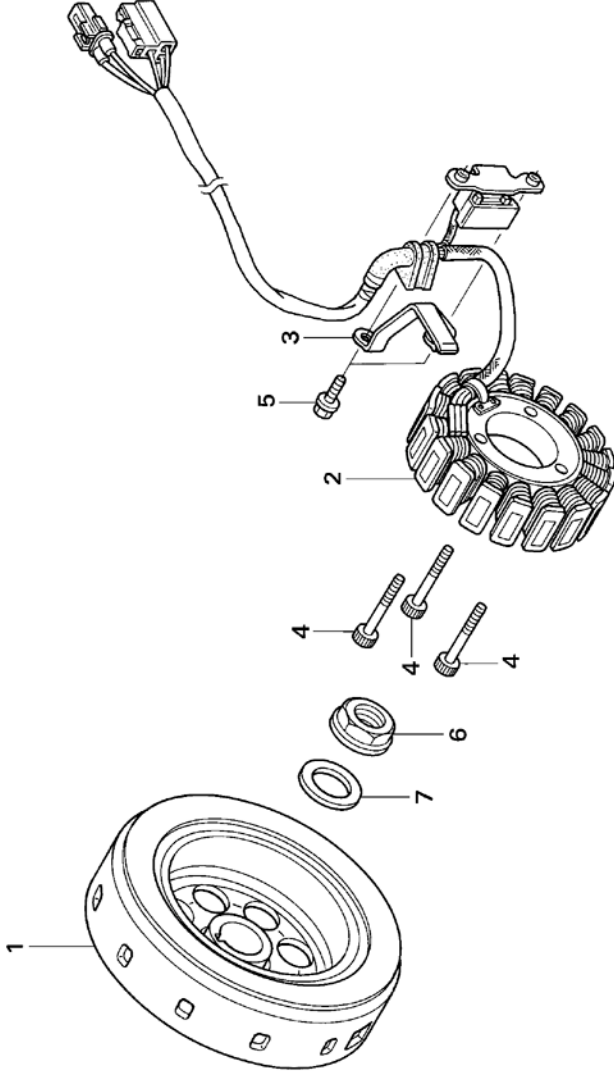

**Block No.**  
**E-10**  
**Generator**

No.	Part Number	Description	Qty.	FRT	No.	Part Number	Description	Qty.	FRT
1	31110-NN4-003	FLYWHEEL COMP.	1	0.4					
2	31120-NN4-B01	STATOR COMP.	1	0.4					
3	31121-NN4-000	CLAMPER, ACG CORD.	1	—					
4	90001-NN4-000	BOLT, SOCKET 5X28	3	—					
5	90005-896-000	BOLT, FLANGE 5X16	2	—					
6	90201-NN4-000	NUT, FLANGE 18mm	1	—					
7	90402-NN4-000	WASHER, 18mm	1	—					