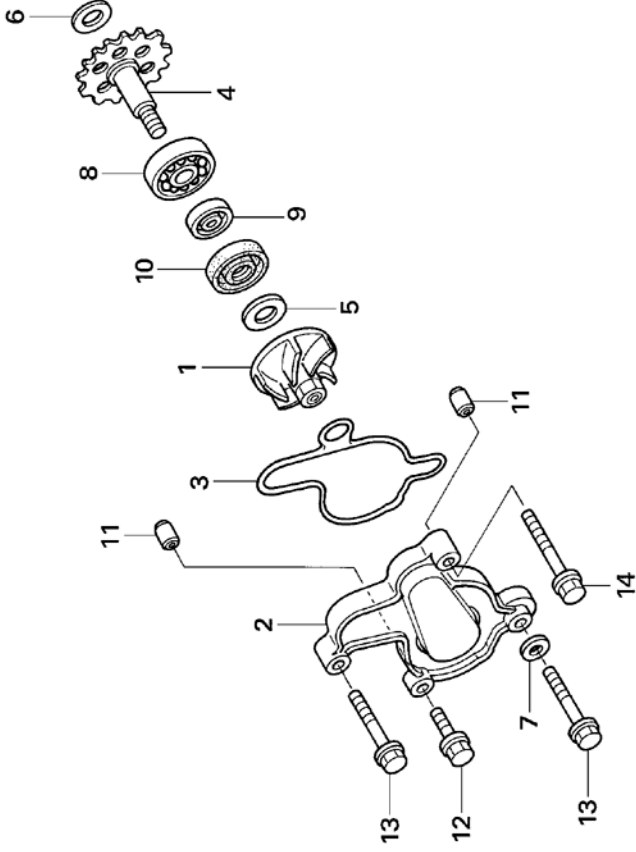

Block No.
E-8
Water pump

No.	Part Number	Description	Qty.	FRT	No.	Part Number	Description	Qty.	FRT
1	19215-GC4-731	IMPELLER, WATER PUMP	1	0.2					
2	19221-NIN4-000	COVER, WATER PUMP	1	0.2					
3	19229-NIN4-000	GASKET, W/P COVER	1	0.2					
4	19240-NIN4-010	GEAR COMP., WATER PUMP	1	0.3					
5	90447-KET-000	WASHER, SEALING, 7mm	1	—					
6	90456-333-000	WASHER, THRUST 11mm	1	—					
7	90463-ML7-000	WASHER, SEALING, 6.5mm	1	—					
8	91001-KA4-003	BEARING., BALL, 12X28X7	1	0.4					
9	91201-148-003	OIL SEAL, 12X22X5	1	0.4					
10	91211-KA3-761	SEAL, WATER PUMP	1	0.4					
11	91320-KET-000	PIN, DOWEL SPC. 8X7	2	—					
12	96001-06025-00	BOLT, FLANGE, 6X25	1	—					
13	96001-06050-00	BOLT, FLANGE, 6X50	2	—					
14	96001-06060-00	BOLT, FLANGE, 6X60	1	—					