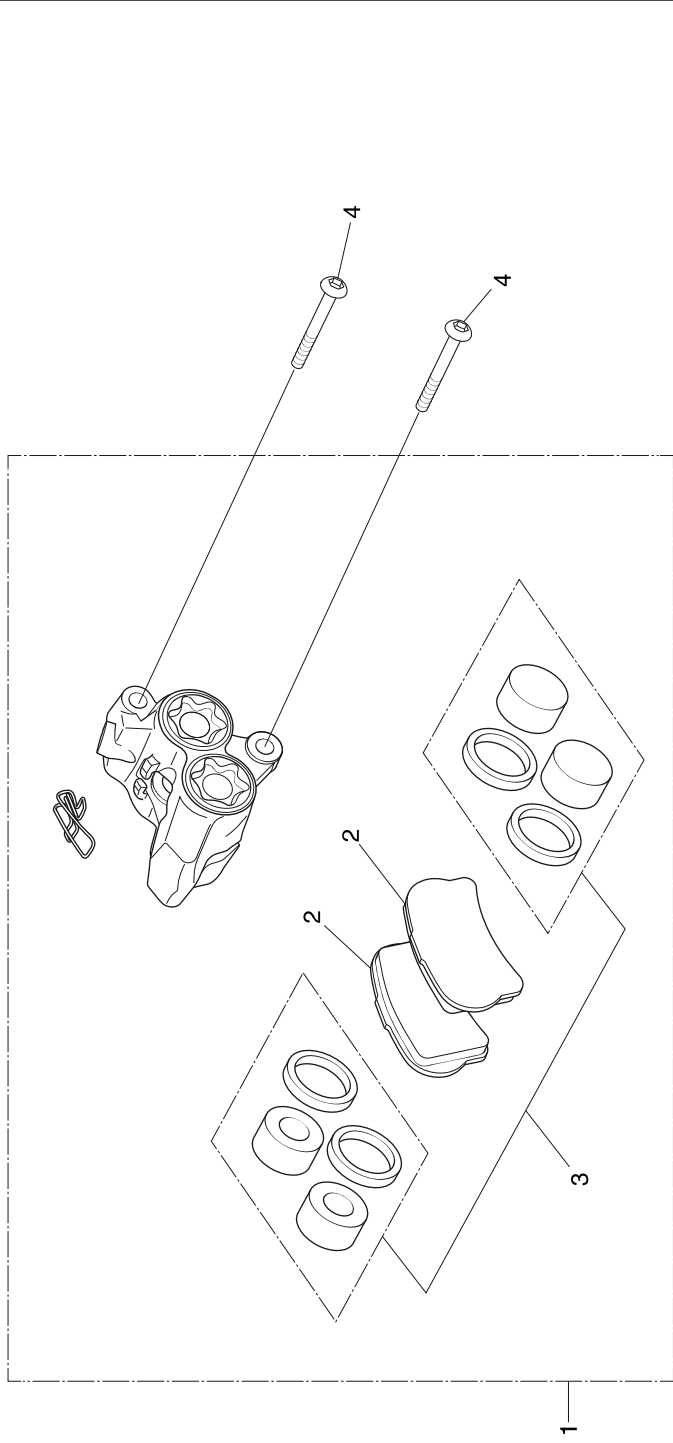

Block No.  
**F-8**  
Front brake caliper

No.	Part Number	Description	Qty.	FRT	No.	Part Number	Description	Qty.	FRT
1	45100-NN4-L80	CALIPER ASSY., FR	1	0.4*					
2	45105-NN4-L80	PAD COMP., FR	2	0.1					
3	45120-NN4-K20	PISTON SET, FR CALIPER	1	0.5*					
4	90128-KL4-000	BOLT, SOCKET 8X27	2	—					

\* INCLUDES: Bleed brakes