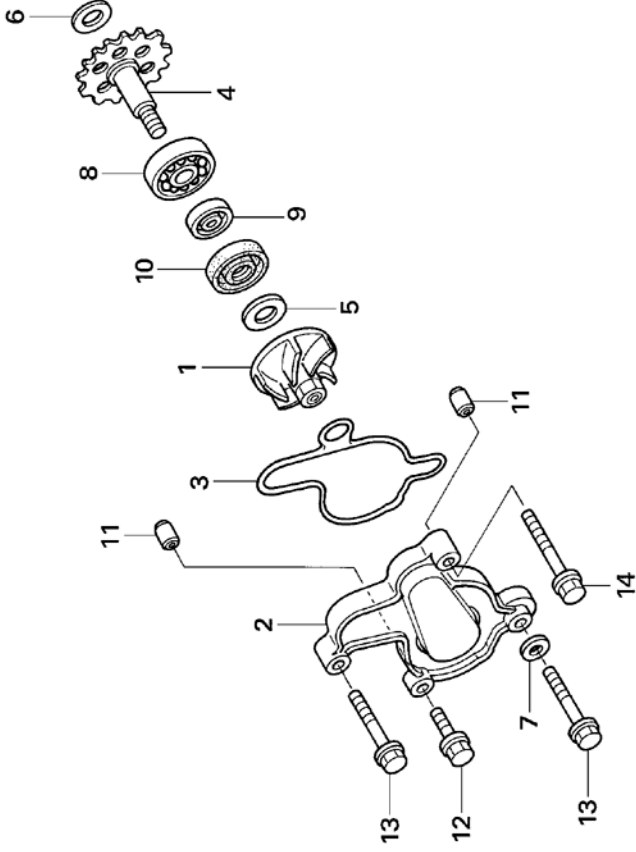

Block No.
E-8
Water pump

No.	Part Number	Description	Qty.	FRT	No.	Part Number	Description	Qty.	FRT
1	19215-GC4-731	IMPELLER, WATER PUMP	1	0.2					
2	19221-N14-000	COVER, WATER PUMP	1	0.2					
3	19229-N14-000	GASKET, W/P COVER	1	0.2					
4	19240-N14-010	GEAR COMP., WATER PUMP	1	0.3					
5	90447-KET-000	WASHER, SEALING, 7mm	1	—					
6	90456-333-000	WASHER, THRUST 11mm	1	—					
7	90463-ML7-000	WASHER, SEALING, 6.5mm	1	—					
8	91001-KA4-003	BEARING., BALL, 12X28X7	1	0.4					
9	91201-148-003	OIL SEAL, 12X22X5	1	0.4					
10	91211-KA3-761	SEAL, WATER PUMP	1	0.4					
11	91320-KET-000	PIN, DOWEL SPC. 8X7	2	—					
12	96001-06025-00	BOLT, FLANGE, 6X25	1	—					
13	96001-06050-00	BOLT, FLANGE, 6X50	2	—					
14	96001-06060-00	BOLT, FLANGE, 6X60	1	—					