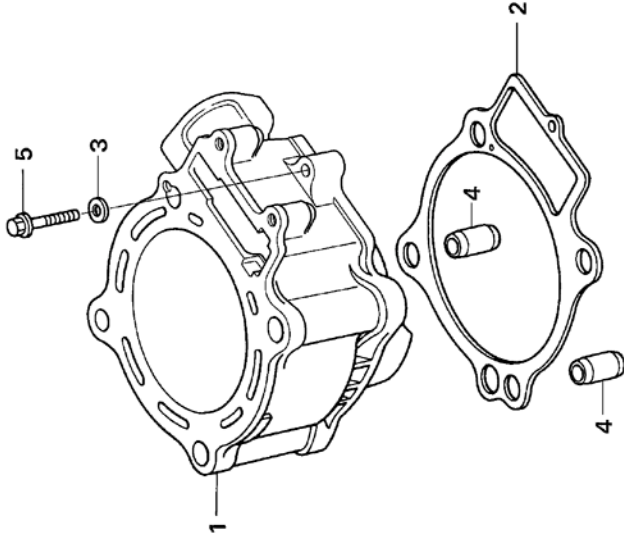

Block No.  
**E-4**  
Cylinder

No.	Part Number	Description	Qty.	FRT	No.	Part Number	Description	Qty.	FRT
1	12100-NN4-D00	CYLINDER.....	1	2.9*					
2	12191-NN4-003	GASKET, CYLINDER.....	1	2.9*					
3	90463-ML7-000	WASHER, SEALING, 6.5mm.....	1	—					
4	94301-12200	PIN, DOWEL, 12X20.....	2	—					
5	96001-06028-00	BOLT, FLANGE, 6X28.....	1	—					