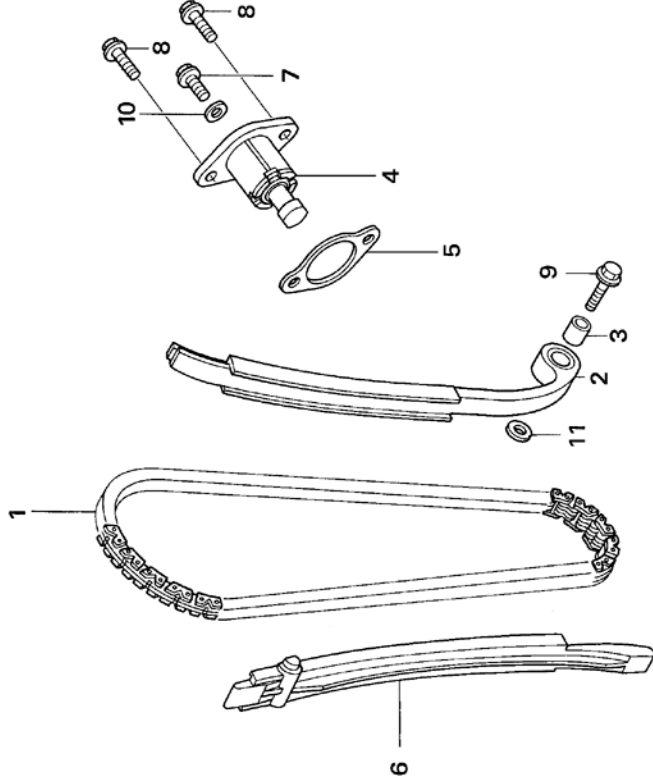

Block No.

**E-3**

Camchain  
Tensioner

No.	Part Number	Description	Qty.	FRT	No.	Part Number	Description	Qty.	FRT
1	14401-NN4-003	CHAIN, CAM .....	1	2.9*					
2	14510-NN4-000	TENSIONER COMP, CAM CHAIN .....	1	0.7					
3	14515-KF0-000	TENSIONER COLLAR .....	1	—					
4	14520-KRN-671	LIFTER ASSY, TENSIONER.....	1	0.2					
5	14560-MEN-671	GASKET, TENSIONER LIFTER .....	1	0.2					
6	14620-NN4-000	GUIDE, CAM CHAIN .....	1	2.8*					
7	90004-GHB-600	BOLT, FLANGE, NSHF, 6X10 .....	1	—					
8	90004-GHB-630	BOLT, FLANGE, NSHF, 6X16 .....	2	—					
9	90088-MEB-670	BOLT, FLANGE 6X25.....	1	—					
10	90442-397-000	WASHER, SEALING 6mm .....	1	—					
11	90482-567-000	WASHER, SPECIAL 6mm.....	1	—					