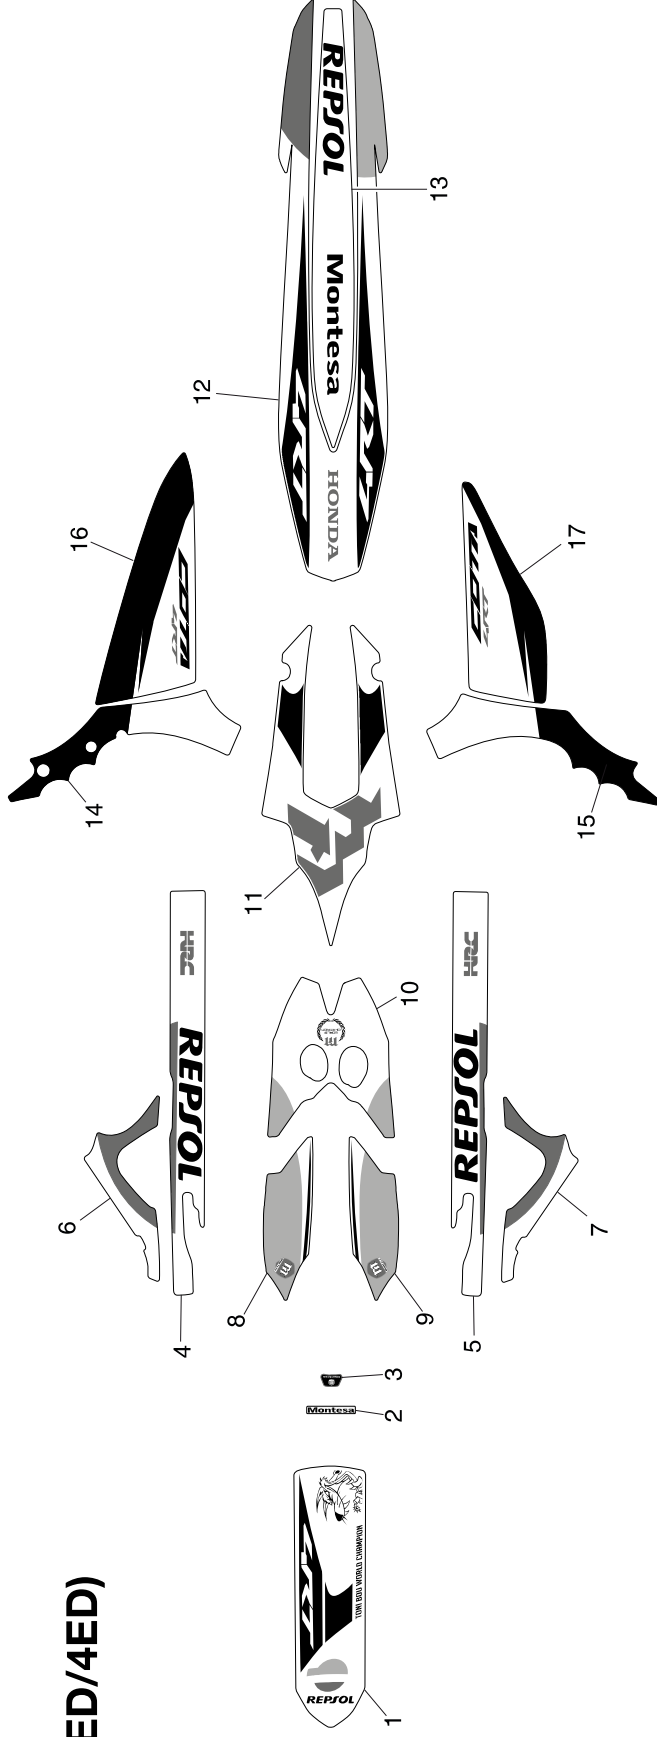

Block N.º

F-24 (2ED/4ED)

Emblem / Stripe

No.	Part Number	Description	Qty.	No.	Part Number	Description	Qty.
1	87131-NN4-P20	STRIPE FR FENDER	1	17	87154-NN4-P20	STRIPE A/C CASE	1
2	87143-NN4-J10ZB	EMBLEM "MONTESA"	1				
3	86150-NN4-K10	EMBLEM "M/MONTESA"	1				
4	87132-NN4-P20	RH STRIPE "REPSOL"	1				
5	87133-NN4-P20	LH STRIPE "REPSOL"	1				
6	87146-NN4-P20	FRONT RH STRIPE FRAME	1				
7	87147-NN4-P20	FRONT LH STRIPE FRAME	1				
8	87155-NN4-P20	RH STICKER FUEL TANK "REPSOL"	1				
9	87156-NN4-P20	LH STICKER FUEL TANK "REPSOL"	1				
10	87134-NN4-P20	STRIPE FR, RR FENDER	1				
11	87135-NN4-P20	STRIPE FENDER RR	1				
12	87136-NN4-P20	STRIPE RR, RR FENDER	1				
13	87137-NN4-P20	STRIPE RR B, RR FENDER	1				
14	87151-NN4-P20	REAR RH STRIPE FRAME	1				
15	87152-NN4-P20	REAR LH STRIPE FRAME	1				
16	87153-NN4-P20	MUFFLER STRIPE A/C CASE	1				