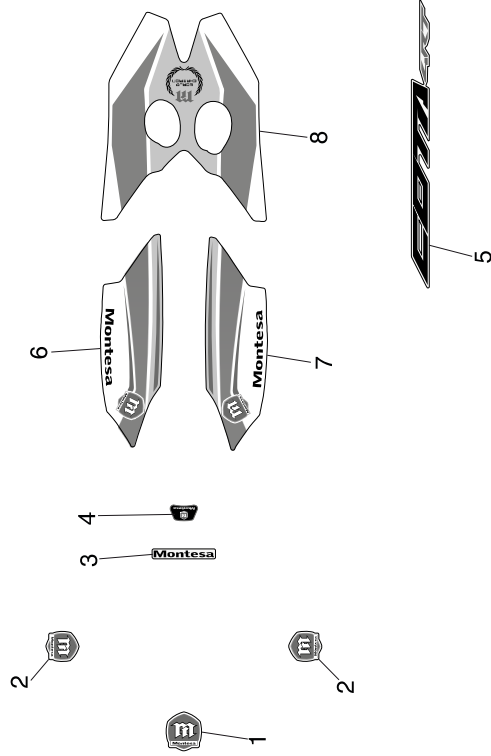

Block N.º

**F-24 (ED/3ED)**

Emblem / Stripe

No.	Part Number	Description	Qty.	No.	Part Number	Description	Qty.
1	87131-NN4-P10	EMBLEM "M/MONTESA"	1				
2	87145-NN4-J10	EMBLEM "M/MONTESA"	2				
3	87143-NN4-J10ZB	EMBLEM "MONTESA"	1				
4	86150-NN4-K10	EMBLEM "M/MONTESA"	1				
5	87132-NN4-P10	STICKER "4RT"	2				
6	87155-NN4-P10	RH STICKER FUEL TANK	1				
7	87156-NN4-P10	LH STICKER FUEL TANK	1				
8	87134-NN4-P10	STRIPE FR, RR FENDER	1				
9	87135-NN4-P10	STRIPE 260, FENDER RR	1				
10	87136-NN4-P10	STRIPE RR, RR FENDER	1				
11	87137-NN4-P10	STRIPE RR B, RR FENDER	1				