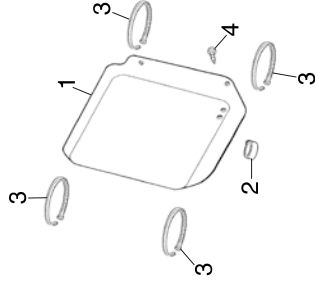

Block N.º

F-4 (3ED/4ED)

Steering handle pipe
Top bridge

FR. →

No.	Part Number	Description	Qty.	No.	Part Number	Description	Qty.
1	61301-NN3-000	PLATE NUMBER	1				
2	45468-NN2-000ZB	GUIDE, BRK HOSE	1				
3	61312-NN2-900	TIE BAND	4				
4	93913-14180	SCREW, TAPPING 4X10	1				
5	53121-NN4-J10	PAD PROTECTOR "S3" (3ED)	1				
5	53121-NN4-K20	PAD PROTECTOR "RENTHAL"(4ED)	1				
6	90602-NN4-600	TIE-BAND 150mm.	1				
7	90124-KZ4-J40	BOLT, HEX. M8X35	4				
8	53131-NN4-J10	HOLDER, (HANDLE PIPE) UPPER	2				
9	90304-MEE-D00	NUT, TOP BRIDGE	1				
10	53215-MEE-D00	WASHER, TOP BOLT	1				
11	53100-NN4-K10	PIPE, STRIG HANDLE "S3" (3ED)	1				
11	53100-NN4-K20	PIPE, STRIG HANDLE "RENTHAL" (4ED)	1				
12	96600-080-2810	SOCKET BOLT 8X28	2				
13	53230-NN4-K10	FORK TOP BRIDGE	1				
14	38500-GC7-612	RELAY ASW. START	1				