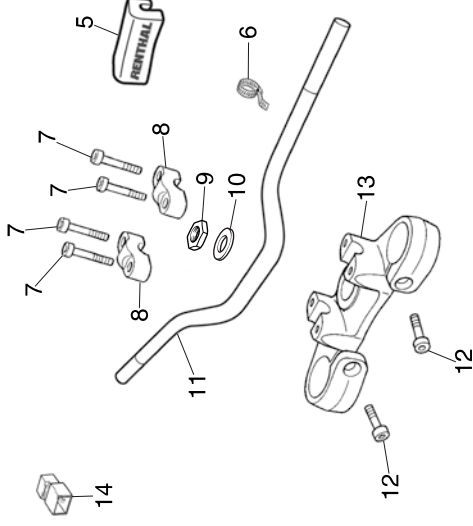

Block N.º

F-4 (3ED/4ED)

Steering handle pipe
Top bridge

FR. →

No.	Part Number	Description	Qty.	No.	Part Number	Description	Qty.
1	61301-NN3-000	PLATE NUMBER	1				
2	45468-NN2-000ZB	GUIDE, BRK HOSE	1				
3	61312-NN2-900	TIE BAND	4				
4	93913-14180	SCREW, TAPPING 4X10	1				
5	53121-NN4-J10	PAD PROTECTOR "S3" (3ED)	1				
5	53121-NN4-K20	PAD PROTECTOR "RENTHAL"(4ED)	1				
6	90602-NN4-600	TIE-BAND 150mm.	1				
7	90124-KZ4-J40	BOLT, HEX. M8X35	4				
8	53131-NN4-J10	HOLDER, (HANDLE PIPE) UPPER	2				
9	90304-MEE-D00	NUT, TOP BRIDGE	1				
10	53215-MEE-D00	WASHER, TOP BOLT	1				
11	53100-NN4-K10	PIPE, STRIG HANDLE "S3" (3ED)	1				
11	53100-NN4-K20	PIPE, STRIG HANDLE "RENTHAL" (4ED)	1				
12	96600-080-2810	SOCKET BOLT 8X28	2				
13	53230-NN4-K10	FORK TOP BRIDGE	1				
14	38500-GC7-612	RELAY ASW. START	1				