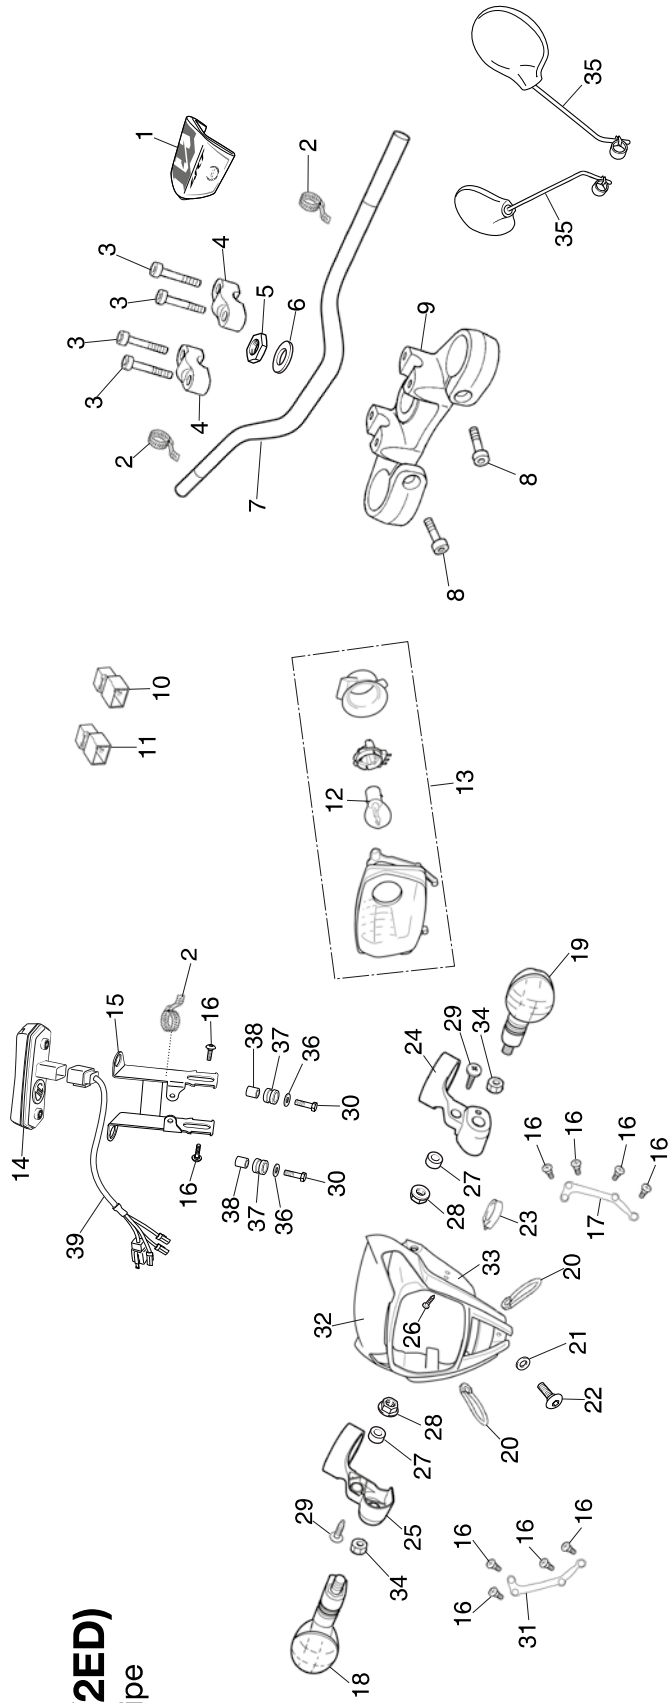

Block N.°

F-4 (ED/2ED)

Steering handle pipe

Top bridge

Head light

No.	Part Number	Description	Qty.	No.	Part Number	Description	Qty.
31	61313-NN4-C10	STAY RH HEAD LIGHT	1				
32	61320-NN4-C10ZA	VISOR H/L	1				
33	61310-NN4-C10ZB	CASE GEAD LIGHT BLACK.....	1				
34	94050-10000	NUT FLANGE 10 MM	2				
35	88100-NN4-H11	REAR VIEW MIRROR	2				
36	94103-04700	WASHER Ø4	2				
37	18345-MBT-610	RUBBER.....	2				
38	90507-NN4-P10	COLLAR 8X4.3X5.....	2				
39	37105-NN4 -P10	SPEEDOMETER HARNESS.....	1				