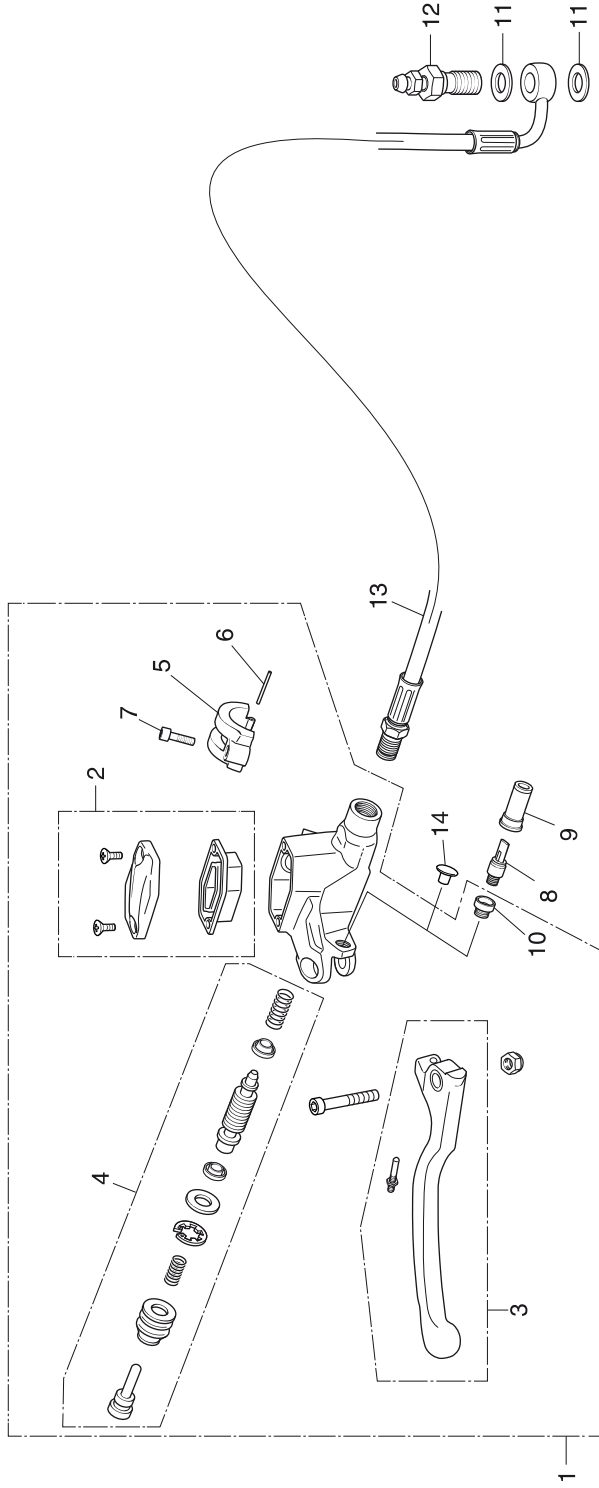

Block N.º  
**F-2**  
 Front brake master cylinder

No.	Part Number	Description	Qty.	No.	Part Number	Description	Qty.
1	45500-NN4-N10	M/C ASSY., FR	1				
2	45540-NN4-J10	TANK CAP	1				
3	53170-NN4-K20	LEVER ASSY. RH	1				
4	45530-NN4-J10	PISTON SET	1				
5	22882-NN4-L60	BRAKE LEVER HOLDER	1				
6	90089-NN4-L60	PIN HOLDER	1				
7	90088-NN4-J10	BOLT, SOCKET 5X16	1				
8	35350-NN4-600	SWITCH ASSY. FRONT CALIPER (ED/2ED)	1				
9	35351-NN4-600	RUBBER COVER (ED/2ED)	1				
10	35343-NN4-N10	SOCKET FR BRK SW (ED/2ED)	1				
11	90548-NN4-J10	WASHER, OIL BOLT	2				
12	90005-NN4-J10	BLEEDER BOLT M8X100	1				
13	45125-NN4-J11	HOSE, FR BRAKE	1				
14	35344-NN4-N30	CAP HOLE, SWITCH (3ED/4ED)	1				