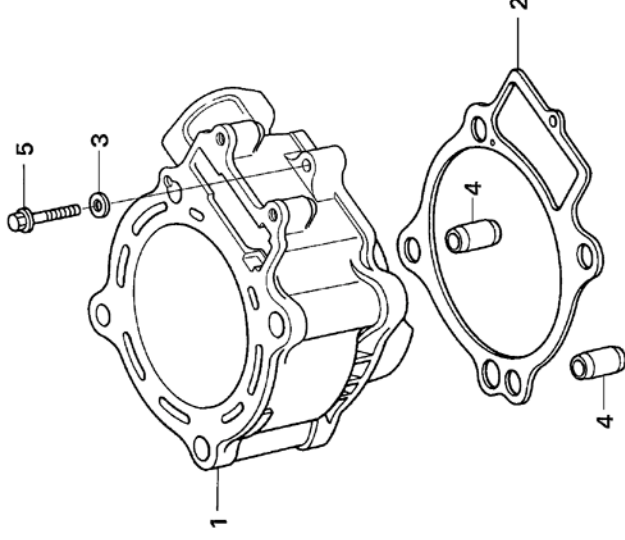

Block N.º  
**E-4**  
Cylinder

FR. →

No.	Part Number	Description	Qty.	No.	Part Number	Description	Qty.
1	12100-NN4-D00	CYLINDER.....	1				
2	12191-NN4-003	GASKET, CYLINDER.....	1				
3	90463-ML7-000	WASHER, SEALING, 6.5mm.....	1				
4	94301-12200	PIN, DOWEL, 12X20.....	2				
5	96001-06028-00	BOLT, FLANGE, 6X28.....	1				