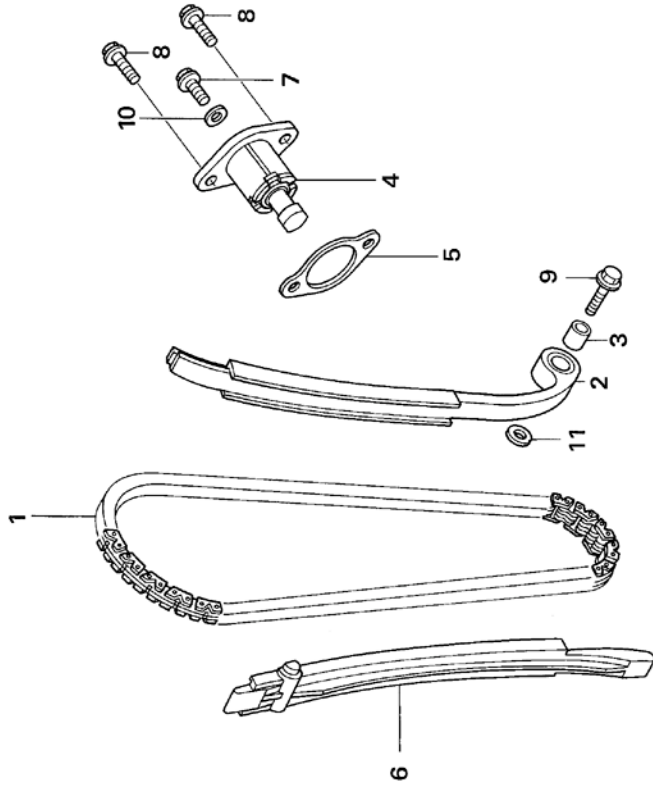

Block N.º
E-3
 Camchain
 Tensioner

No.	Part Number	Description	Qty.	No.	Part Number	Description	Qty.
1	14401-NN4-003	CHAIN, CAM	1				
2	14510-NN4-000	TENSIONER COMP., CAM CHAIN	1				
3	14515-KF0-000	TENSIONER COLLAR	1				
4	14520-KRN-671	LIFTER ASSY., TENSIONER	1				
5	14560-MEN-671	GASKET, TENSIONER LIFTER	1				
6	14620-NN4-000	GUIDE, CAM CHAIN	1				
7	90004-GHB-600	BOLT, FLANGE, NSHF, 6X10	1				
8	90004-GHB-630	BOLT, FLANGE, NSHF, 6X16	2				
9	90088-MEB-670	BOLT, FLANGE 6X25	1				
10	90442-397-000	WASHER, SEALING 6mm	1				
11	90482-567-000	WASHER, SPECIAL 6mm	1				