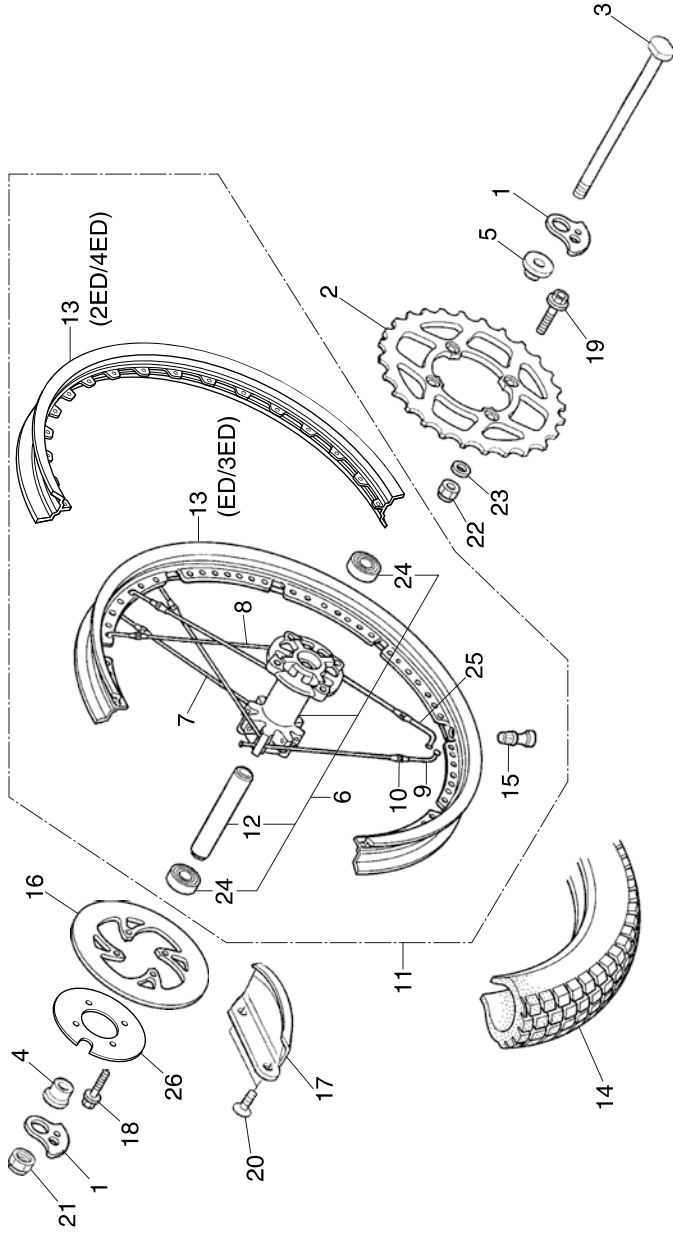

Block N.º
F-12
Rear wheel

FR. →

No.	Part Number	Description	Qty.	No.	Part Number	Description	Qty.
25	42606-NN4-J10	SPOKE S, L, RR WHEEL (ED/3ED)	16				
	42606-NN4-H01	SPOKE S, L, RR WHEEL (2ED/4ED)	16				
26	42515-NN4-J10	SPEED SENSOR PULSER (ED/2ED)	1				