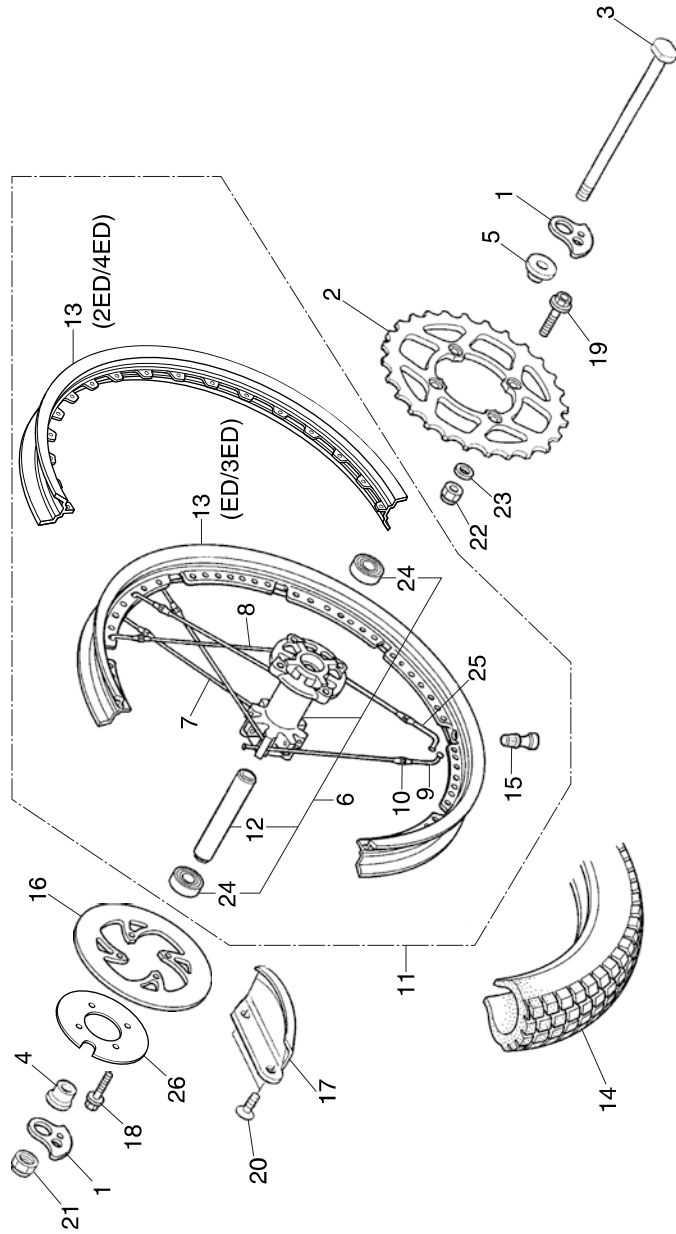

Block N.º
F-12
Rear wheel

No.	Part Number	Description	Qty.	No.	Part Number	Description	Qty.
1	40544-NN4-C00	ADJUSTER, CHAIN	2	15	42753-NN4-J10	VALVE, RIM TR412 (ED/3ED)	1
2	41201-NN4-J30	SPRKT 41T, FINAL DRIVEN	1	16	42753-KBS-901	VALVE, RIM TR412 (2ED/4ED)	1
3	42301-NN3-000	AXLE, RR WHEEL	1	17	43121-NN4-C00	DISK, RR BRAKE	1
4	42311-NN4-H00	COLLAR RH., RR WHEEL	1	18	43330-NN4-J10	COVER, RR DISK	1
5	42312-NN4-H00	COLLAR LH., RR WHEEL	1	19	90105-NN4-D00	BOLT, BRK DISK 6X18	4
6	42602-NN4-J10	HUB ASSY., WHEEL (ED/3ED)(RED)	1	20	90125-KZ4-J40	BOLT, SH DR 8X22	4
7	42602-NN4-H20	HUB ASSY., WHEEL (2ED/4ED)(BLACK)	1	21	90132-NN2-900	SCREW, 6X12	2
8	42603-NN4-J10	SPOKE RH., RR WHEEL (ED/3ED)	16	22	90305-NN2-900	NUT, AXLE	1
9	42603-NN4-H01	SPOKE RH., RR WHEEL (2ED/4ED)	16	23	90309-ML3-791	NUT, U 8mm	4
10	42604-NN4-J10	SPOKE LH., RR WHEEL (ED/3ED)	16	24	90401-NN4-000	WASHER, PLAIN, 8mm	4
11	42604-NN4-H01	SPOKE LH., RR WHEEL (2ED/4ED)	16	25	96150-60040-10	BEARING, BALL RADIAL 6004	2
12	42605-NN4-J10	SPOKE S, RR WHEEL (RIGHT) (ED/3ED)	32				
13	42605-NN4-H01	SPOKE S, RR WHEEL (RIGHT) (2ED/4ED)	32				
14	42607-NN4-J10	NIPPLE, RR WHEEL (ED/3ED)	32				
15	42607-NN4-H00	NIPPLE, RR WHEEL (2ED/4ED)	32				
16	42650-NN4-J20	RIM ASSY., RR (ED/3ED)	1				
17	42620-NN4-H00	COLLAR, RR WHEEL DIST	1				
18	42701-NN4-J10	RIM, RR WHEEL (ED/3ED)	1				
19	42701-NN4-J20	RIM, RR WHEEL (2ED/4ED)	1				
20	---	TIRE, RR (NOT SALE)	1				
21	42753-NN4-J10	VALVE, RIM TR412 (ED/3ED)	1				
22	42753-KBS-901	VALVE, RIM TR412 (2ED/4ED)	1				
23	43121-NN4-C00	DISK, RR BRAKE	1				
24	43330-NN4-J10	COVER, RR DISK	1				
25	90105-NN4-D00	BOLT, BRK DISK 6X18	4				
26	90125-KZ4-J40	BOLT, SH DR 8X22	4				
27	90132-NN2-900	SCREW, 6X12	2				
28	90305-NN2-900	NUT, AXLE	1				
29	90309-ML3-791	NUT, U 8mm	4				
30	90401-NN4-000	WASHER, PLAIN, 8mm	4				
31	96150-60040-10	BEARING, BALL RADIAL 6004	2				