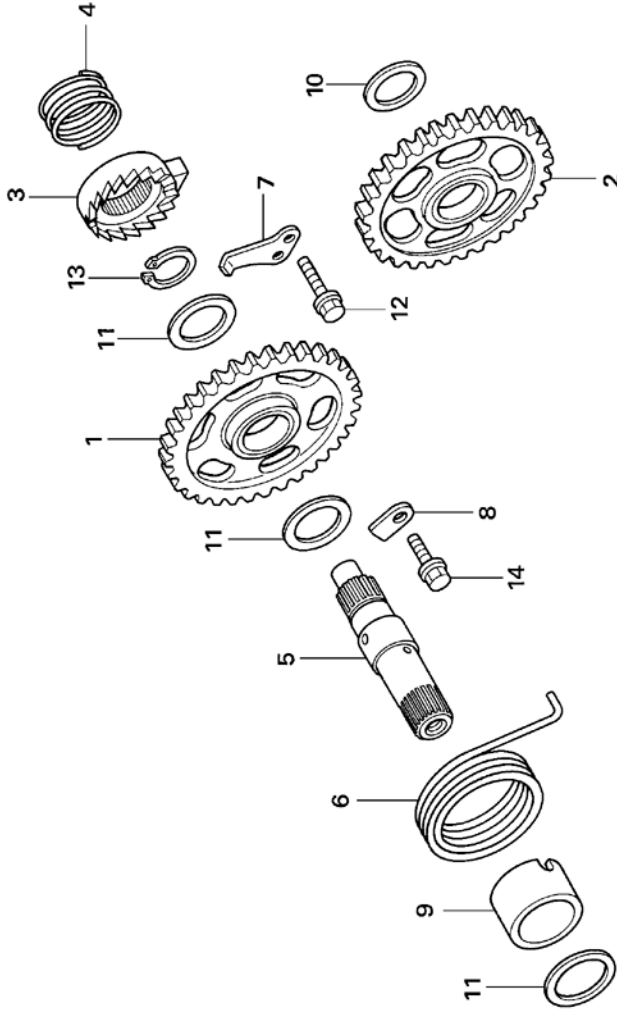

Block N.º

E-15

Kick starter spindle

No.	Part Number	Description	Qty.	No.	Part Number	Description	Qty.
1	28210-NN4-000	PINION COMP., KICK STARTER	1				
2	28230-NN4-000	GEAR COMP., STARTER IDLE	1				
3	28241-KA3-710	RATCHET, STARTER	1				
4	28242-KA3-710	SPRING, RATCHET	1				
5	28251-NN4-000	SPINDLE, KICK START	1				
6	28261-KA3-710	SPRING, START RETURN	1				
7	28262-NN4-010	PLATE, RATCHET SLIDER	1				
8	28263-NN4-000	PLATE, KICK SPRING	1				
9	28282-NN4-000	COLLAR, KICK SPRING	1				
10	90452-178-000	WASHER, THRUST 17mm	1				
11	90501-444-000	WASHER, 16.8X24	3				
12	90085-MCS-000	BOLT, TORX., 6 MM	1				
13	94510-16000	CIRCLIP, EX, 16	1				
14	96001-06014-00	BOLT, FLANGE, 6X14	1				