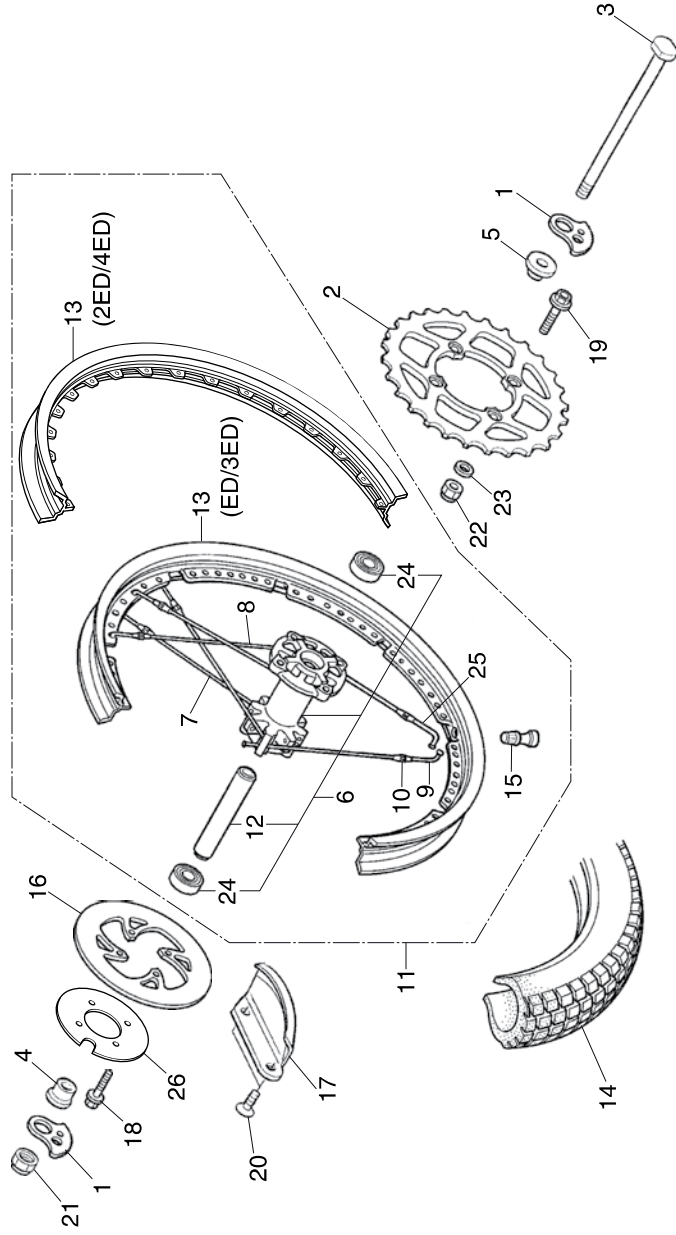

Block N.º
F-12
Rear wheel

FR. →

No.	Part Number	Description	Qty.	No.	Part Number	Description	Qty.
25	42606-NN4-J10	SPOKE S, L, RR WHEEL (ED/3ED)	1				
	42606-NN4-H01	SPOKE S, L, RR WHEEL (2ED/4ED)	1				
26	42515-NN4-J10	SPEED SENSOR PULSER (ED/2ED)	1				