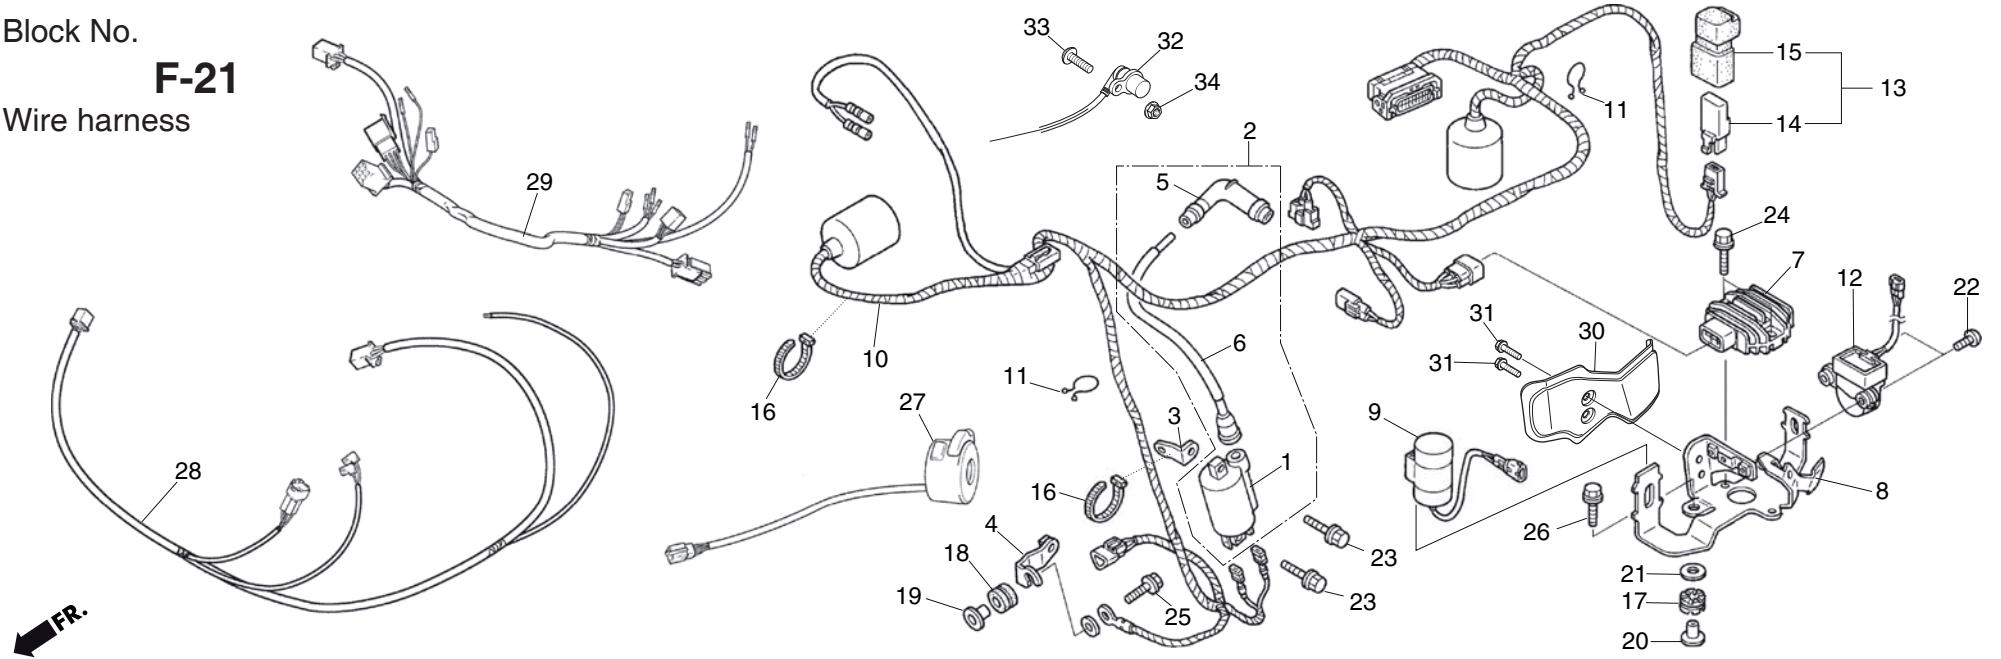

Block No.  
**F-21**  
Wire harness

Ref.No.	Part No.	Description	Qty. '15	Ref.No.	Part No.	Description	Qty. '15
31	96001-0600800	BOLT 6x8 mm. ....	2				
32	44800-NN4-J10	SPEED SENSOR .....	1				
33	90116-NN4-J10	BOLT M6X16.....	1				
34	90202-NN4-J10	NUT .....	1				