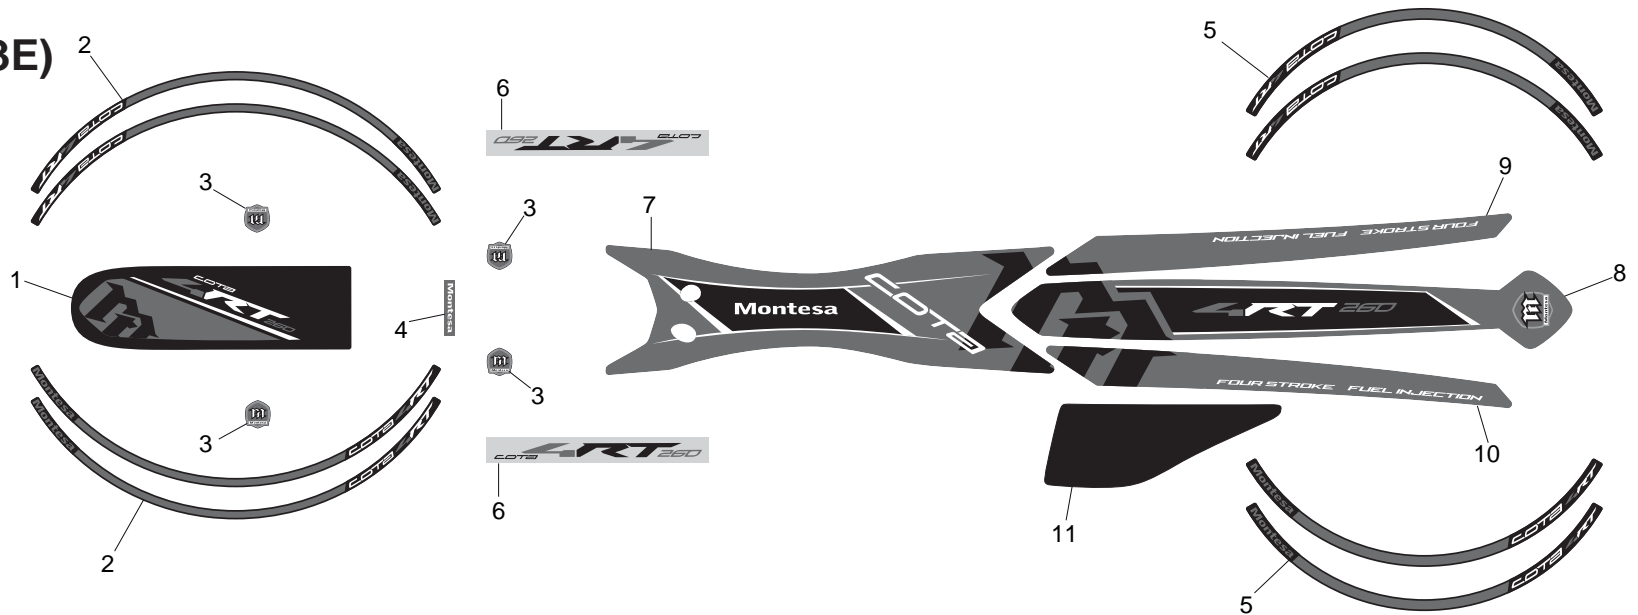

Block No.

F-24 (ED/3E)

Emblem
Stripe

Ref.No.	Part No.	Description	Qty. '14	Ref.No.	Part No.	Description	Qty. '14
1	87131-NN4-J10	STRIPE FRONT FENDER	1				
2	87144-NN4-J10	STRIPE FRONT RIM.....	4				
3	87145-NN4-J10	EMBLEM "M"	4				
4	87143-NN4-J10	EMBLEM "MONTESA"	1				
5	87142-NN4-J10	STRIPE RR RIM.....	4				
6	87132-NN4-J10	STICKER "4RT".....	2				
7	87134-NN4-J10	SEAT STICKER.....	1				
8	87136-NN4-J10	CENTRAL STICKER REAR FENDER	1				
9	87135-NN4-J10	RH STICKER REAR FENDER	1				
10	87137-NN4-J10	LH STICKER REAR FENDER.....	1				
11	87154-NN4-J10	PROTECTOR	1				