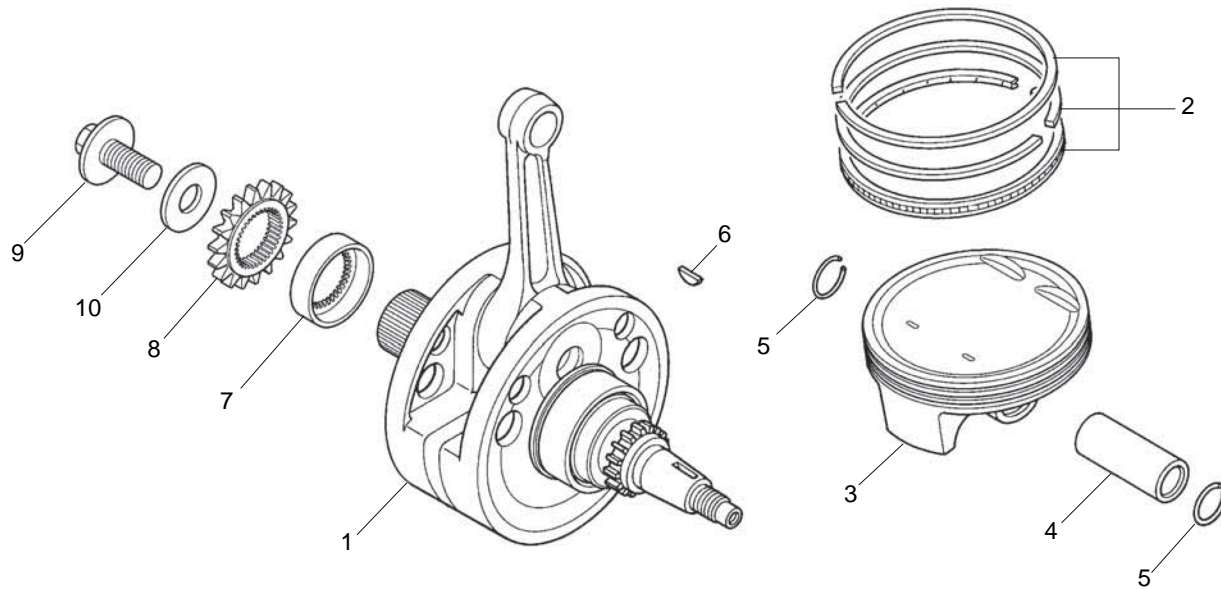

Block No.

**E-12**

Crankshaft  
Piston

← FR.

Ref.No.	Part No.	Description	Qty. '14	Ref.No.	Part No.	Description	Qty. '14
1	13000-NN4-D00	CRANK SHAFT COMP. ....	1				
2	13011-NN4-D00	RING SET, PISTON .....	1				
3	13101-NN4-D00	PISTON .....	1				
4	13111-KRN-850	PIN, PISTON .....	1				
5	13115-KM7-700	CLIP, PISTON PIN 16mm .....	2				
6	13331-357-000	KEY SPECIAL WOODRUFF, 25X18.....	1				
7	13617-NN4-000	COLLAR, DRIVE GEAR .....	1				
8	23121-NN4-000	GEAR, PRIMARY DRIVE .....	1				
9	90013-NN4-000	BOLT, SPECIAL 12X27.....	1				
10	90402-KY4-900	WASHER, PLAIN, 12mm .....	1				