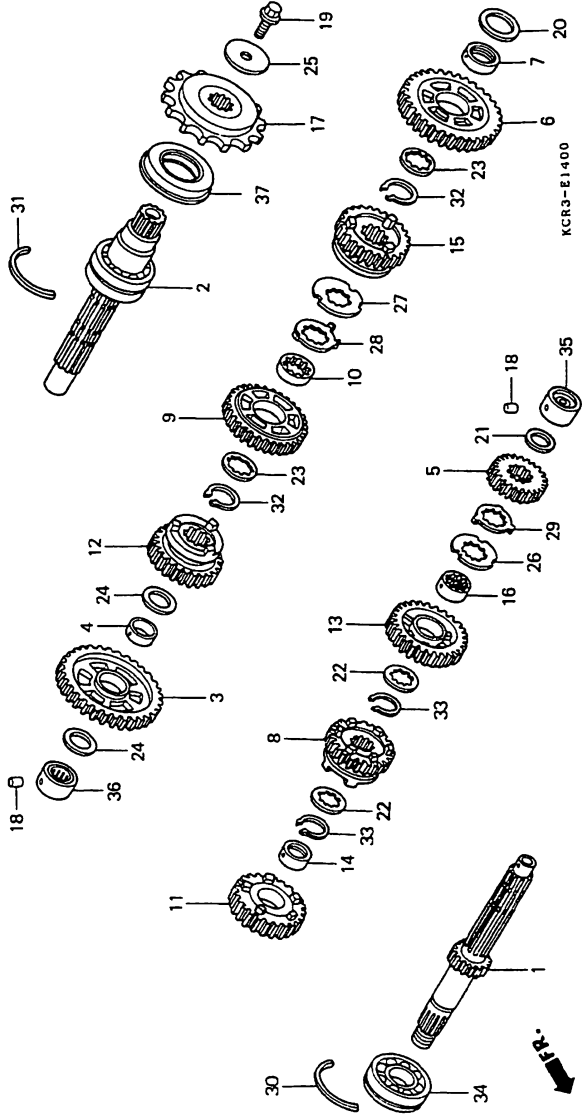

E 6

E-14

Transmission

Service Item	F.R.T.	Ref. Part No.	Description	Reqd. QTY		Serial No.	Area code
				V	X		
MAINSHAFT COMP. (INC. RELATIVE PART) . COUNTERSHAFT COMP.	*6.1	1 23210-KCR-000	MAINSHAFT COMP. (15T).....	1			
(INC. RELATIVE PART) . COUNTERSHAFT COMP.		2 23210-KCR-940	MAINSHAFT COMP. (15T).....	1			
(INC. RELATIVE PART) . COUNTERSHAFT COMP.		3 23220-KCR-000	COUNTERSHAFT COMP.	1			
(WHEN SERVING COMP., UNIT, F.R.T. IS 6.3.)		4 23421-KCR-000	GEAR, COUNTERSHAFT FIRST (41T)	1			
		5 23422-KY1-000	COLLAR, 20X8.....	1			
SPROCKET, DRIVE.....	0.3	6 23431-KCR-000	GEAR, MAINSHAFT SECOND (20T)...	1			
		7 23441-KCR-000	GEAR, COUNTERSHAFT SECOND (36T)	1			
		8 23442-KV0-720	COLLAR, 25X8.....	1			
		9 23451-KCR-000	GEAR, MAINSHAFT THIRD (24T)...	1			
		10 23461-KCR-000	GEAR, COUNTERSHAFT THIRD (33T)	1			
		11 23462-KY1-000	COLLAR, SPLINE, 25X8.....	1			
		12 23462-KEA-000	COLLAR, SPLINE, 25X8.....	1			
		13 23471-KCR-000	GEAR, MAINSHAFT FOURTH (27T)...	1			
		14 23481-KCR-000	GEAR, COUNTERSHAFT FOURTH (30T)	1			
		15 23491-KCR-000	GEAR, MAINSHAFT FIFTH (29T)...	1			
		16 23491-KFK-000	GEAR, MAINSHAFT FIFTH (29T)...	1			
		17 23495-KY1-000	COLLAR, 22X13.....	1			
		18 23501-KCR-000	GEAR, COUNTERSHAFT FIFTH (28T)	1			
		19 23501-KFK-000	GEAR, COUNTERSHAFT FIFTH (28T)	1			
		20 1999.03.10	E				
			E6				