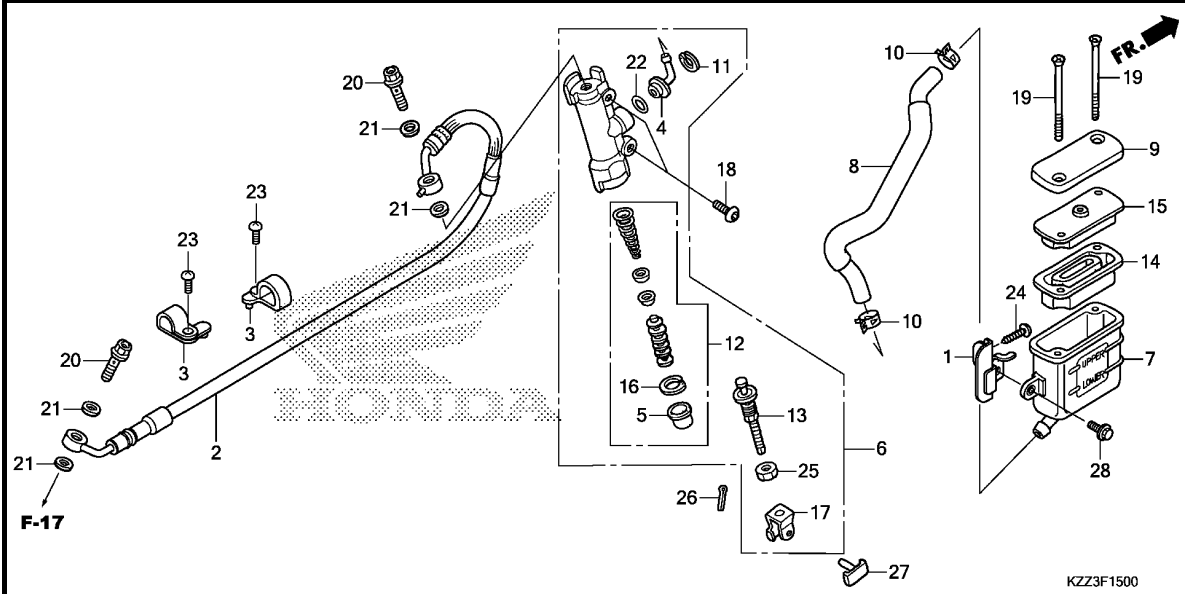

# REAR BRAKE MASTER CYLINDER

# F14

Ref. No.	L.O.N.	(Relative ref. Number) Description	F.R.T.
2	712130	HOSE, REAR BRAKE ..... .INCLUDES: Bleed brakes	0.4
6	712125	CYLINDER, REAR BRAKE MASTER .. .INCLUDES: Bleed brakes	0.5
7	7121F6	CUP, REAR MASTER CYLINDER OIL	0.2
8	7121C2	HOSE, REAR MASTER CYLINDER OIL CUP .....	0.3
12	7121H0	PISTON SET, REAR BRAKE MASTER .INCLUDES: Bleed brakes	0.5
14	7121G7	DIAPHRAGM, REAR BRAKE MASTER CYLINDER .....	0.1

KZZ3F1500

Ref. No.	Part No.	Description	Reqd. QTY			Serial No.	Parts catalogue code
			CRF 250L D	CRF 250L E	CRF 250M E		
1	17270-KZZ-900	STAY COMP., OIL CUP .....	1	1	1		
2	43310-KZZ-901	HOSE COMP., RR. BRAKE .....	1	1	1		
3	43468-KFB-000	GUIDE, BRAKE HOSE .....	2	2	2		
4	43503-KS6-701	CONNECTOR, MASTER CYLINDER ..	1	1	1		
5	43504-MB2-006	BOOT COMP. ....	1	1	1		
6	43510-KZZ-901	CYLINDER SUB ASSY., RR. BRAKE MASTER(NISSIN)	1	1	1		
7	43511-KW7-881	CUP COMP., OIL(NISSIN) .....	1	1	1		
8	43512-KZZ-901	HOSE COMP., RR. BRAKE MASTER CYLINDER	1	1	1		
9	43513-KTY-C01	CAP, MASTER CYLINDER .....	1	1	1		
10	43514-KS6-701	CLAMP, MASTER CYLINDER OIL HOSE	2	2	2		
11	43517-KS6-701	CIRCLIP, RR. MASTER CYLINDER	1	1	1		
12	43520-MJ6-315	PISTON SET, MASTER CYLINDER (NISSIN)	1	1	1		
13	43530-KZZ-901	ROD COMP., PUSH .....	1	1	1		
14	45520-GW0-911	DIAPHRAGM .....	1	1	1		
15	45521-GW0-911	PLATE, DIAPHRAGM .....	1	1	1		
16	46182-MEL-D21	CIRCLIP .....	1	1	1		
17	46504-KV6-702	JOINT, BRAKE ROD .....	1	1	1		
18	90106-KGH-600	BOLT, BRAKE DISK, 6X17 .....	2	2	2		
19	90140-KZZ-901	SCREW, FLAT, 4X45 .....	2	2	2		
20	90145-MS9-612	BOLT, OIL, 10X22 .....	2	2	2		
21	90545-300-000	WASHER, OIL BOLT .....	4	4	4		