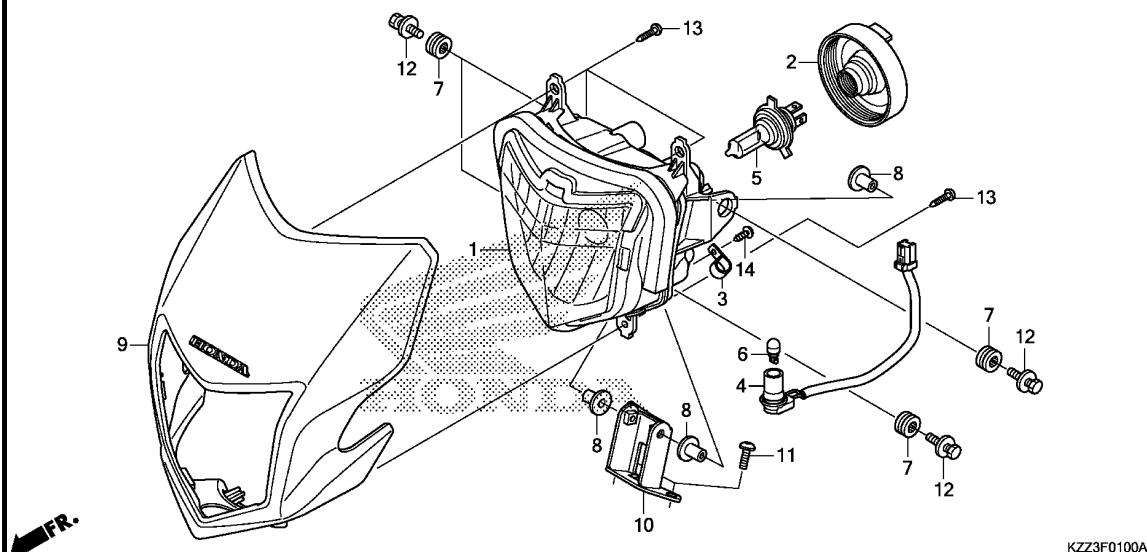

F-1

HEADLIGHT

F 1

Ref. No.	L.O.N.	(Relative ref. Number) Description	F.R.T.
1	6161A7	HEADLIGHT UNIT	0.3
5		(2)	
	616118	BULB, HEADLIGHT	0.1
9	4111L3	COWL, FRONT CENTER	0.2

Ref. No.	Part No.	Description	Reqd. QTY			Serial No.	Parts catalogue code
			CRF 250L D	CRF 250L E	CRF 250M E		
1	33110-KZZ-931	HEADLIGHT UNIT COMP. (12V 60/55W)	1	1	1		
2	33112-KWR-003	COVER, RUBBER	1	1	1		
3	33116-KPP-T01	CLAMP, CORD	1	1	1		
4	33150-KZZ-931	SOCKET COMP., POSITION LIGHT	1	1	1		
5	34901-KWR-003	BULB, HEADLIGHT(H4) (12V 60/55W)(KOITO)	1	1	1		
6	34908-SB6-003	BULB(12V 5W)(KOITO)	1	1	1		
7	61103-357-000	RUBBER, FR. FENDER MOUNTING	4	4	4		
8	61104-KZZ-900	COLLAR	3	3	3		
9	61140-KZZ-900ZD	VISOR SET, FR.(WL) *TYPE1*	1	1	-		
	61140-KZZ-A20ZA	*TYPE1*	-	-	1		
10	61330-KZZ-900	STAY, HEADLIGHT LOWER	1	1	1		
11	90006-KTW-900	BOLT, SPECIAL, 6X18	2	2	2		
12	90104-KZZ-900	BOLT, WASHER, 6X22	4	4	4		
13	93913-25480	SCREW, TAPPING, 5X16(PO)	4	4	4		
14	93901-34320	SCREW, TAPPING, 4X12	1	1	1		