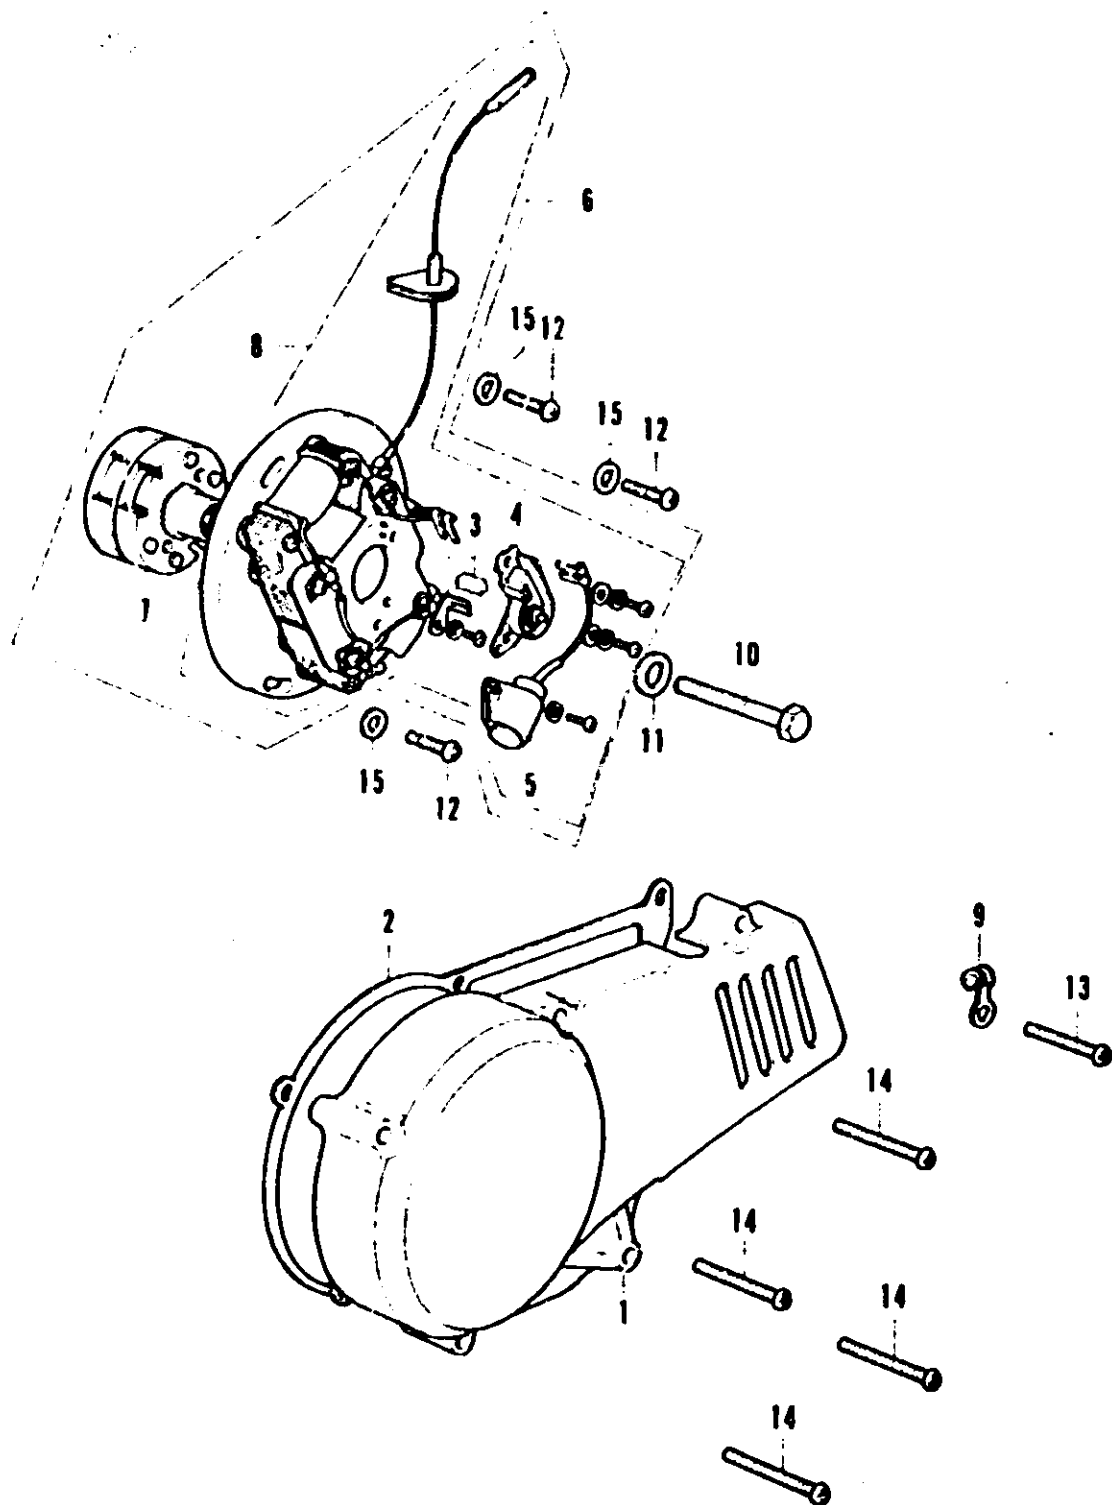

E-5 Left Crankcase Cover - A.C. Generator

E-5 Left Crankcase Cover - A.C. Generator

Ref. No.	Part No.	Description	Reqd. No. CR250M	Serial No.	Area Code
1	11341-357-030	COVER COMP., L. CRANKCASE	1		
2	11395-357-026	GASKET, L. CRANKCASE COVER	1		
3	30205-357-003	FELT COMP., OIL (KOKUSAN)	1		
4	30210-357-003	BREAKER COMP. (KOKUSAN)	1		
5	30280-357-003	CONDENSER COMP. (KOKUSAN)	1		
6	31100-357-013	A.C. GENERATOR ASSY. (KOKUSAN)	1		
7	31101-357-003	ROTOR COMP. (KOKUSAN)	1		
8	31102-357-013	STATOR COMP. (KOKUSAN)	1		
9	90038-357-000	CLAMPER, POINT CORD	1		
10	90264-357-000	BOLT, ROTOR SET	1		
11	90436-611-000	WASHER, SPECIAL, 22X8.5X2MM	1		
12	93500-06020	SCREW, PAN, 6X20	3		
13	93500-06028	SCREW, PAN, 6X28	1		
14	93500-06035	SCREW, PAN, 6X35	4		
15	94101-06000	WASHER, PLAIN, 6MM	3		

B357-35