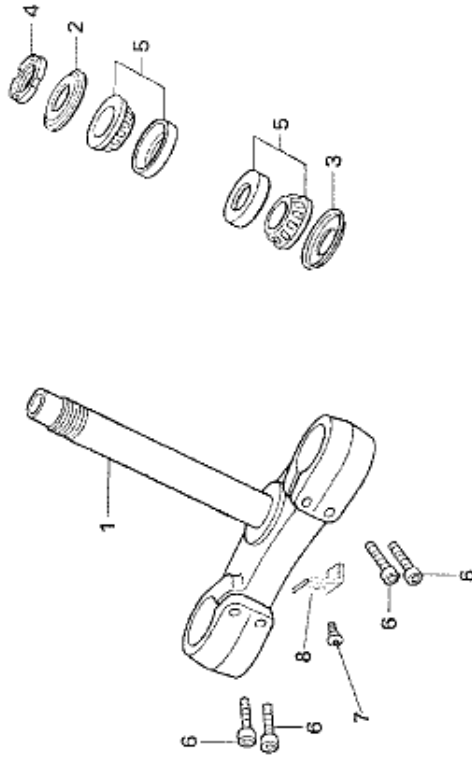

Block No.
F-5
 Steering stem

Ref.No.	Part No.	Description	Qty. '06	Ref.No.	Part No.	Description	Qty. '06
1	53200-NN4-600	STEM COMP. STRG	1				
2	53214-KA3-732	DUST SEAL	1				
3	53214-KA4-701	DUST SEAL	1				
4	53229-NN2-000	THREAD, STRG	1				
5	91015-425-831	BRG, HEAD PIPE UP	2				
6	96500-09025-10	SOCKET BOLT, 8X25	4				
7	90112-NN4-600	BRAKE PLATE, BOLT	1				
8	61315-NN4-000	HEAD CASE, BRAKE PLATE	1				