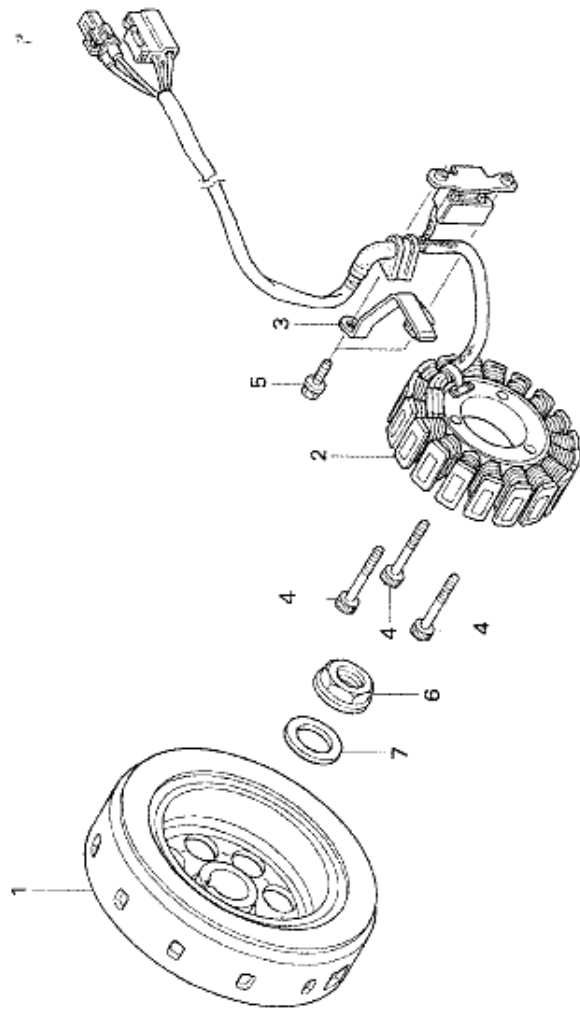

Block No.

E-10

Generator

Ref.No.	Part No.	Description	Qty. '06	Ref.No.	Part No.	Description	Qty. '06
1	31110-NN4-003	FLYWHEEL COMP.	1				
2	31120-NN4-003	STATOR COMP.	1				
3	31121-NN4-000	CLAMPER, ACG CORD	1				
4	90001-NN4-000	BOLT, SOCKET 5X28	3				
5	90005-896-000	BOLT, FLANGE 5X16	2				
6	90201-NN4-000	NUT, FLANGE 18mm	1				
7	90402-NN4-000	WASHER, 18mm	1				