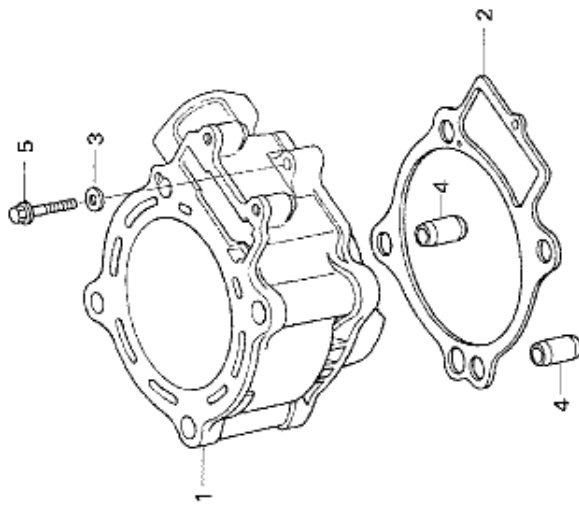

Bloque N.º

**E-4**

Cilindro

Ref.No.	Part No.	Description	Qty. '06	Ref.No.	Part No.	Description	Qty. '06
1	12100-NN4-000	CYLINDER	1				
2	12191-NN4-003	GASKET, CYLINDER	1				
3	90463-ML7-000	WASHER, SEALING, 6.5mm.	1				
4	94301-12200	PIN, DOWEL, 12X20	2				
5	96001-06028-00	BOLT, FLANGE, 6X28	1				