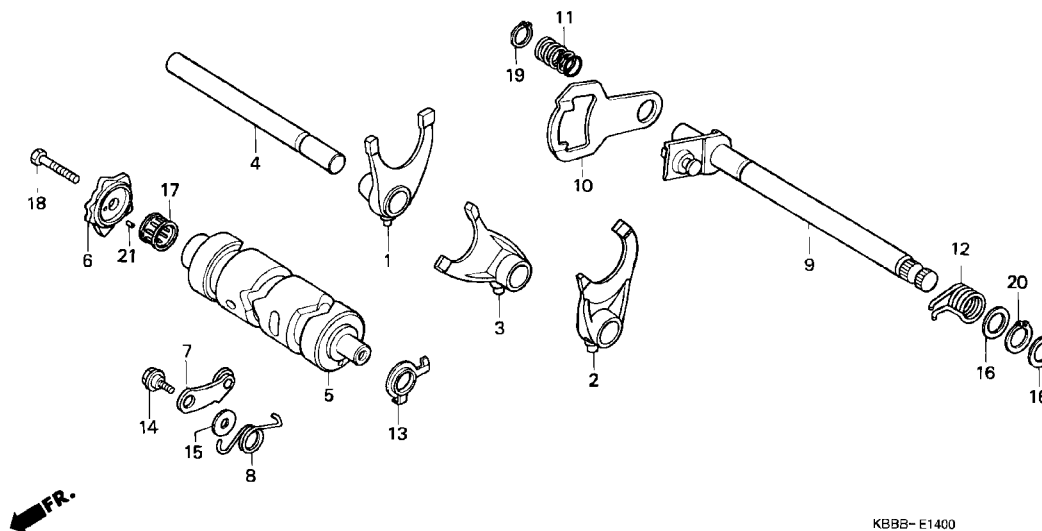

E-14

Gear Shift Drum

Barillet de Selection

Tambor Cambio Engranajes

KBBB-E1400

Service item	F.R.T	Ref. N°	Part No.	Description	Qty. XL200	Serial No.	Note
		19	94510-12000	CIRCLIP, EXTERNAL, 12MM	1
		20	94510-14000	CIRCLIP, EXTERNAL, 14MM	1
		21	96220-40100	ROLLER, 4X10.....	1