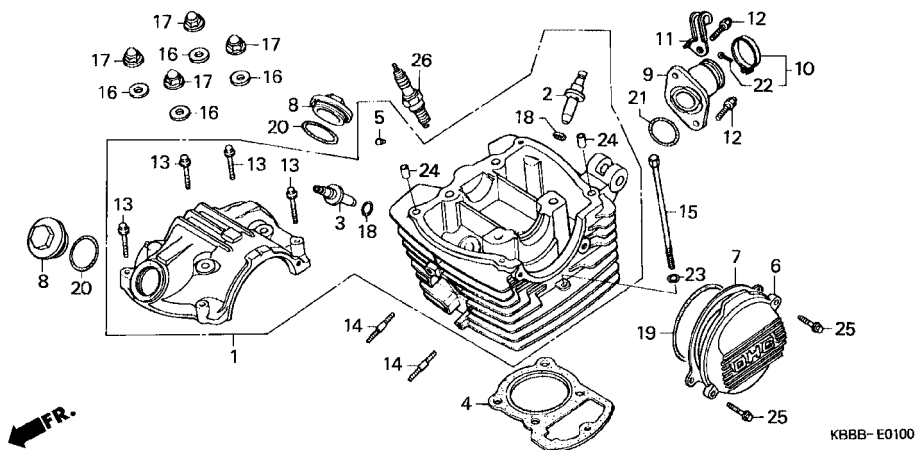

E-1

Cylinder Head Cover
• Cylinder Head

Couvercle de Culasse • Culasse

Cubierta Culata Cilindro
• Culata de Cilindro

Service item	F.R.T	Ref. N°	Part No.	Description	Qty. XL200	Serial No.	Note
		20	91303-KK3-830	O-RING, 35X3 (ARAI).....	2
		21	91304-HB3-003	O-RING, 33.5 X 3.0	1
		22	93500-05025-0G	SCREW, PAN, 5X25	1
		23	94101-06000	WASHER, PLAIN, 6MM	1
		24	94301-08140	PIN, DOWEL, 8X14	2
		25	96001-06020-00	BOLT, FLANGE, 6X20	2
		26	98069-57911	PLUG, SPARK (DP7EA-9)(NGK)	(1)
			98069-58911	PLUG, SPARK (DP8EA-9)(NGK)	1