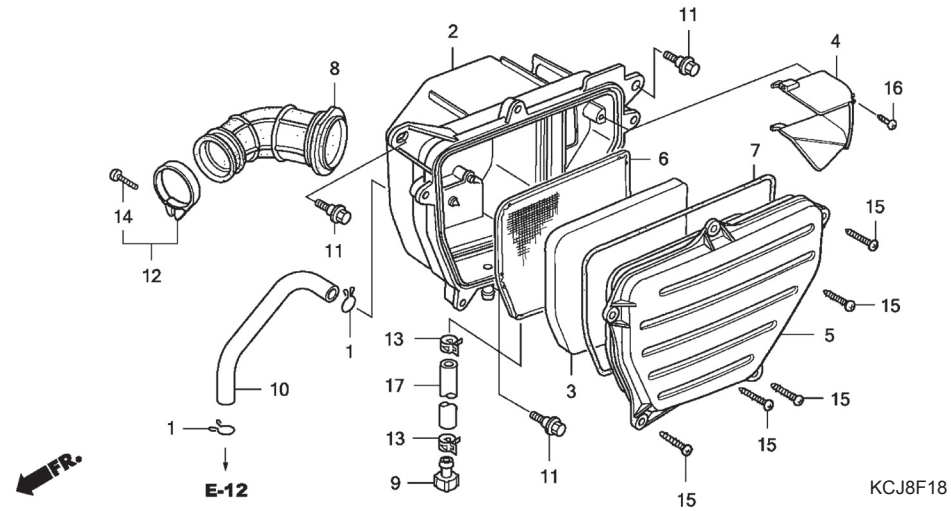

F - 18

Air Cleaner

Bagian yang diservice	F.R.T.	Nomor Petunjuk	Nomor Part	Uraian Part	Jumlah	Nomor Serie	Catatan
CASE, AIR CLEANER.....	0.6	1	15772-MN1-670	CLIP B, BREATHER TUBE	2		
ELEMENT, AIR CLEANER.....	0.1	2	17210-KCJ-950	CASE, AIR CLEANER	1		
COVER, AIR CLEANER CASE.....	0.1	3	17213-KCJ-690	ELEMENT, AIR CLEANER	1		
TUBE, AIR CLEANER CONNECTING..	0.5	4	17214-KW1-900	DUCT, AIR CLEANER	1		
		5	17220-KCJ-690	COVER, AIR CLEANER CASE	1		
		6	17222-KBW-900	GUARD, AIR CLEANER ELEMENT	1		
		7	17226-KW1-900	SEAL, AIR CLEANER	1		
		8	17253-KBW-900	TUBE, AIR CLEANER CONNECTING	1		
		9	17370-382-870	PLUG, BREATHER TUBE	1		
		10	17554-KCJ-660	TUBE, BREATHER	1		
		11	90111-162-000	BOLT, FLANGE, 6MM	3		
		12	90652-KBB-900	BAND, AIR CLEANER CONNECTING TUBE (52)	1		
		13	91406-KFN-850	CLAMP, TUBE (D14.5)	2		
		14	93500-05025-0G	SCREW, PAN, 5X25	1		
		15	93903-25480	SCREW, TAPPING, 5X20	5		
		16	93903-34320	SCREW, TAPPING, 4X12	1		
		17	95003-37044-31	TUBE, VINYL, 11X15X440 (95003-37001-60M)	1		