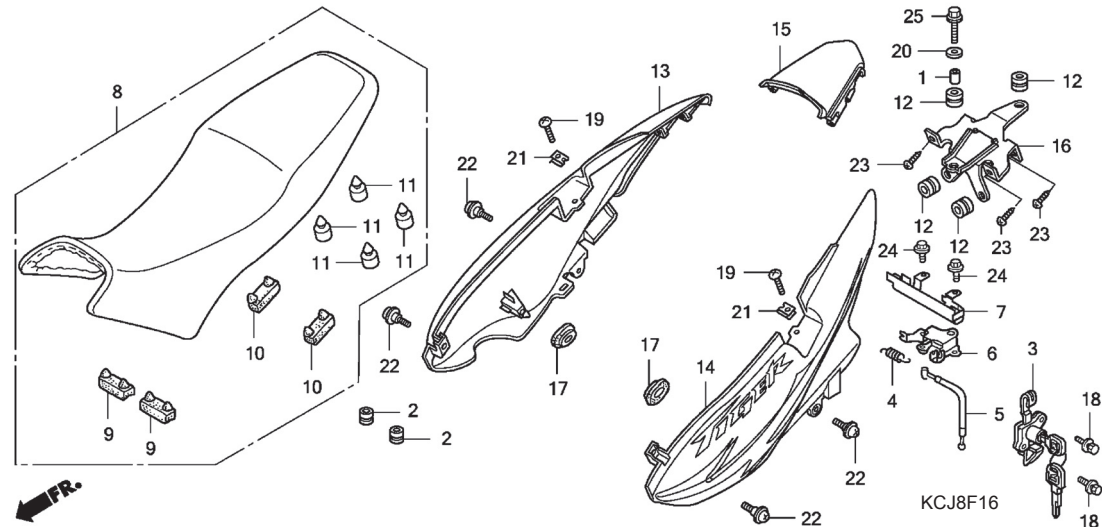

# F - 16

## Seat / Body Cover

Bagian yang diservice	F.R.T.	Nomor Petunjuk	Nomor Part	Uraian Part	Jumlah	Nomor Serie	Catatan
LOCK, SEAT.....	0.5	1	33603-053-650	COLLAR	1		
CABLE, SEAT LOCK.....	0.3	2	50328-KCJ-690	RUBBER, SEAT MOUNTING	2		
HOOK, SEAT CATCH.....	0.3	3	77110-KCJ-660	LOCK ASSY., SEAT	1		
SEAT :DOUBLE.....	0.1	4	77151-MB1-870	SPRING, SEAT LOCK	1		
COWL, SEAT :RIGHT.....	0.4	5	77156-KCJ-690	CABLE, SEAT LOCK	1		
COWL, SEAT :BOTH.....	0.4						
COWL, SEAT :LEFT.....	0.4	6	77160-KCJ-690	BRACKET COMP., SEAT LOCK	1		
COWL, SEAT :BOTH.....	0.4	7	77161-KCJ-950	COVER, SEAT LOCK	1		
COWL, SEAT :CENTER.....	0.4	8	77200-KCJ-660	SEAT COMP., DOUBLE	1		
BRACKET, TAILLIGHT.....	0.4	9	77204-292-000	RUBBER, SEAT SETTING	2		
		10	77205-292-010	RUBBER B, SEAT SETTING	2		
		11	77206-426-000	RUBBER, SEAT SETTING	4		
		12	77209-KAG-900	RUBBER, SEAT STAY MOUNTING	4		
		13	77210-KCJ-660BNS	COWL, R. RR. SIDE (WL) BLACK - NH1	1	IN	
			77210-KCJ-660TNS	COWL, R. RR. SIDE			
			77210-KCJ-660BNS	TWISTER PEARL BLUE - PB314P	1	IN	
			77210-KCJ-660TNS	COWL, R. RR. SIDE BLACK - NH1	1	IN	
			77210-KCJ-660TNS	COWL, R. RR. SIDE			
			77210-KCJ-660CNS	TWISTER PEARL BLUE - PB314P	1	2IN	
			77210-KCJ-660HNS	COWL, R. RR. SIDE			
			77210-KCJ-660HNS	CANDY GLORY RED - R101C-U	1	2IN	
			77210-KCJ-660HNS	COWL, R. RR. SIDE			
			77210-KCJ-660HNS	STAR LIGHT SILVER - NH131M	1	2IN	
		14	77220-KCJ-660BNS	COWL, L. RR. SIDE BLACK - NH1	1	IN	
			77220-KCJ-660TNS	COWL, L. RR. SIDE			
			77220-KCJ-660BNS	TWISTER PEARL BLUE - PB314P	1	IN	
			77220-KCJ-660BNS	COWL, L. RR. SIDE BLACK - NH1	1	2IN	