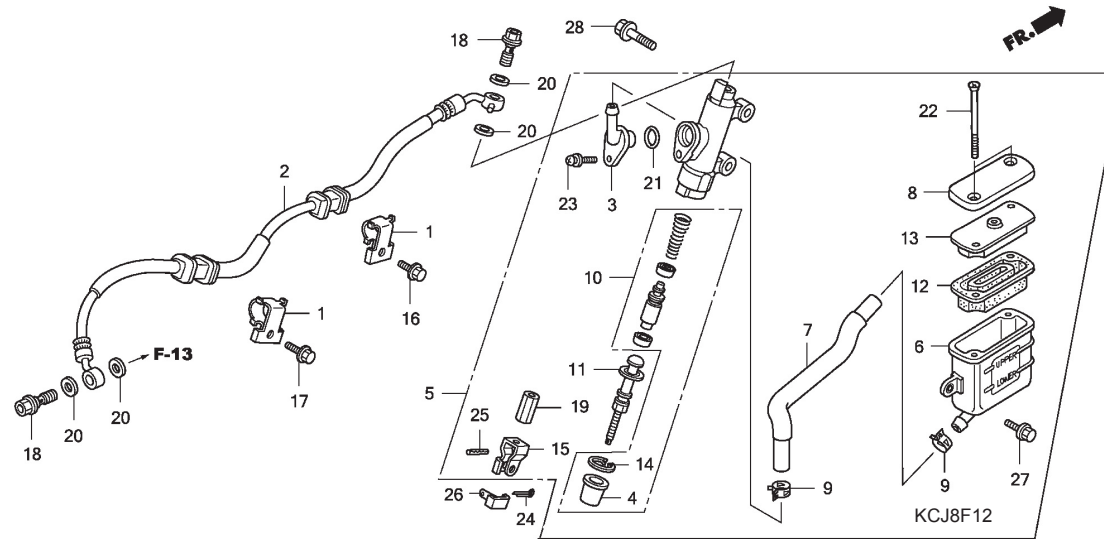

F - 12

Rr. Brake Master Cylinder

| Bagian yang diservice | F.R.T. | Nomor Petunjuk | Nomor Part | Uraian Part | Jumlah | Nomor Serie | Catatan |
|--------------------------------------|--------|----------------|----------------|---------------------------------|--------|-------------|---------|
| HOSE, REAR BRAKE | 0.7 | | 1 | 43156-KCJ-670 | 2 | 2IN | |
| CYLINDER, REAR BRAKE MASTER..... | 0.5 | 2 | 43310-KCJ-671 | HOSE COMP., RR. BRAKE | 1 | 2IN | |
| CUP, REAR MASTER CYLINDER OIL..... | 0.2 | 3 | 43503-MR8-006 | CONNECTOR, MASTER CYLINDER | 1 | 2IN | |
| HOSE, REAR MASTER CYLINDER OIL | 0.3 | 4 | 43504-MB2-006 | BOOT COMP. | 1 | 2IN | |
| CUP | 0.1 | 5 | 43500-KCJ-671 | M/C ASSY., RR BRAKE | 1 | 2IN | |
| PISTON SET, REAR BRAKE MASTER..... | 0.5 | 6 | 43511-KW7-881 | CUP COMP., OIL (NISSIN) | 1 | 2IN | |
| DIAPHRAGM, REAR BRAKE MASTER | 0.1 | 7 | 43512-KCJ-671 | HOSE COMP., RR. MASTER CYLINDER | 1 | 2IN | |
| | | 8 | 43513-KBP-881 | CAP, MASTER CYLINDER | 1 | 2IN | |
| | | 9 | 43514-KS6-701 | CLAMP, MASTER CYLINDER OIL HOSE | 2 | 2IN | |
| | | 10 | 43520-MJ6-305 | PISTON SET, MASTER CYLINDER | 1 | 2IN | |
| | | 11 | 43530-KBA-921 | ROD COMP., PUSH | 1 | 2IN | |
| | | 12 | 45520-GW0-911 | DIAPHRAGM | 1 | 2IN | |
| | | 13 | 45521-GW0-911 | PLATE, DIAPHRAGM | 1 | 2IN | |
| | | 14 | 46182-500-013 | CIRCLIP | 1 | 2IN | |
| | | 15 | 46504-KV6-702 | JOINT, BRAKE ROD | 1 | 2IN | |
| | | 16 | 90102-KGH-900 | BOLT, FLANGE, 6X10 | 1 | 2IN | |
| | | 17 | 90102-KTM-750 | BOLT, FLANGE, 6X14 | 1 | 2IN | |
| | | 18 | 90145-MS9-612 | BOLT, OIL, 10X22 | 2 | 2IN | |
| | | 19 | 90315-KBA-921 | NUT, SPECIAL, 8MM | 1 | 2IN | |
| | | 20 | 90545-300-000 | WASHER, OIL BOLT | 4 | 2IN | |
| | | 21 | 91212-422-006 | O-RING, 14.8X2.4 | 1 | 2IN | |
| | | 22 | 93600-04045-1G | SCREW, FLAT, 4X45 | 2 | 2IN | |
| | | 23 | 93893-04012-17 | SCREW-WASHER, 4X12 | 1 | 2IN | |
| | | 24 | 94201-20150 | PIN, SPLIT, 2.0X15 | 1 | 2IN | |
| | | 25 | 94305-20102 | PIN, SPRING, 2X10 | 1 | 2IN | |
| | | 26 | 95015-54000 | PIN D, JOINT | 1 | 2IN | |
| | | 27 | 95701-06012-08 | BOLT, FLANGE, 6X12 | 1 | 2IN | |
| | | 28 | 95701-06022-08 | BOLT, FLANGE, 6X22 | 2 | 2IN | |