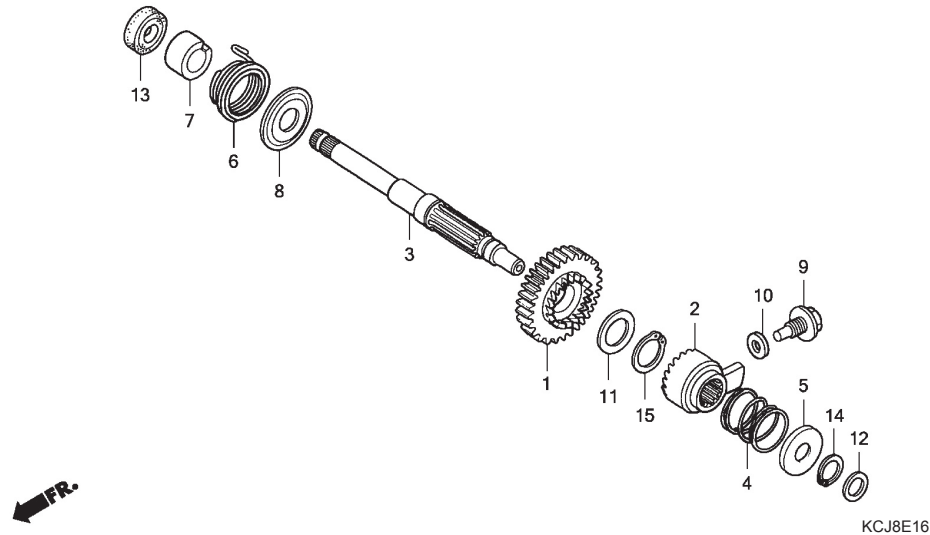

E - 16

Kick Starter Spindle

Bagian yang diservice	F.R.T.	Nomor Petunjuk	Nomor Part	Uraian Part	Jumlah	Nomor Serie	Catatan
SPINDLE, KICK STARTER	4.5	1	28211-KCJ-710	PINION, KICK STARTER	1		
OIL SEAL, KICK STARTER		2	28221-KCJ-710	RATCHET, KICK STARTER	1		
SPINDLE	0.8	3	28251-KC6-000	SPINDLE, KICK STARTER	1		
		4	28253-KCJ-710	SPRING, KICK STARTER RATCHET	1		
		5	28254-437-000	SEAT, RATCHET SPRING	1		
		6	28261-KCJ-710	SPRING, KICK STARTER	1		
		7	28262-437-000	COLLAR, KICK SPINDLE	1		
		8	28263-KCJ-710	RETAINER, STARTER SPRING	1		
		9	90004-437-000	BOLT, KICK RATCHET	1		
		10	90401-KCJ-710	WASHER, 12MM	1		
		11	90453-107-000	WASHER A, THRUST, 20MM	1		
		12	90459-107-000	WASHER, THRUST, 12MM	1		
		13	91204-KCS-920	OIL SEAL, 16X28X7	1		
		14	94510-16000	CIRCLIP, EXTERNAL, 16MM	1		
		15	94510-20000	CIRCLIP, EXTERNAL, 20MM	1		